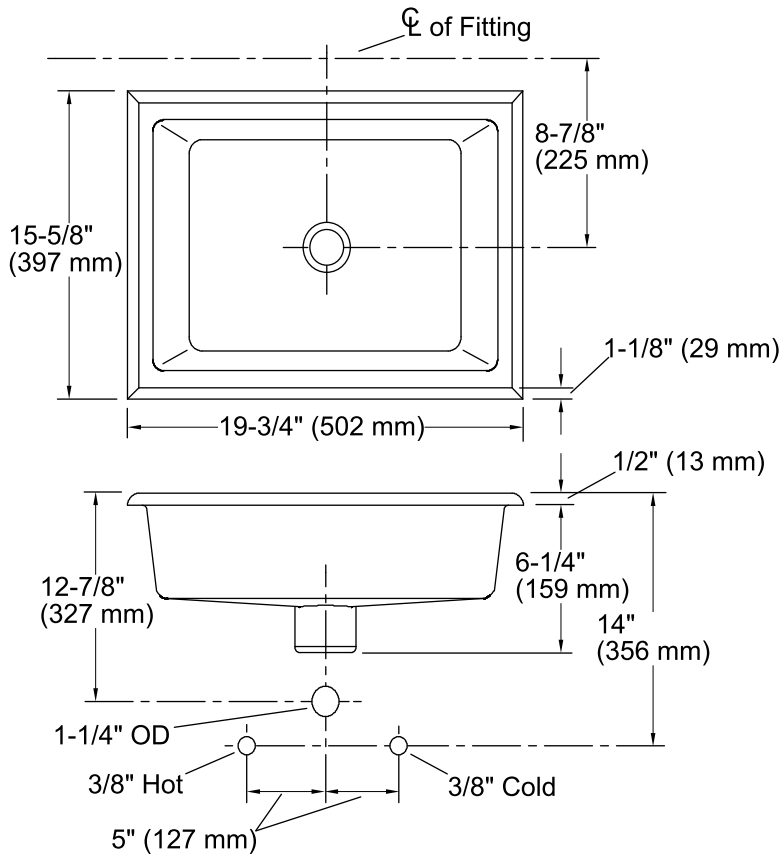

### Features

- Vitreous china.
- Under-mount.
- Rectangular basin.
- With overflow.
- No faucet holes; requires wall- or counter-mount faucet.
- Coordinates with other products in the Kathryn collection.
- 17" (432 mm) x 13" (330 mm)

## Technical Information

All product dimensions are nominal.

Bowl configuration:	Single
Installation:	Under-mount
Bowl area (Only)	Length: 17" (432 mm) Width: 13" (330 mm) Water depth: 3" (76 mm)
Drain hole:	1-3/4" (44 mm)
Template:	Under-mount, 1006809-7, required, not included