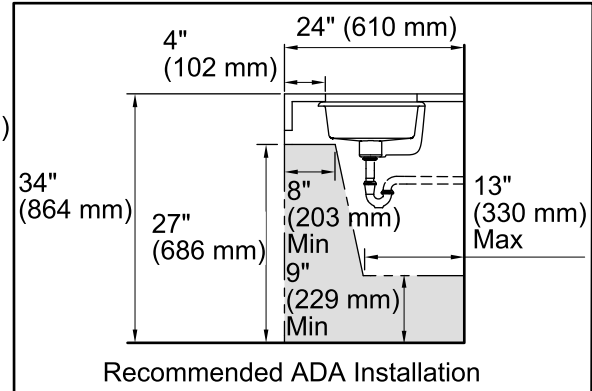

### Features

- Vitreous china.
- Under-mount.
- Rectangular basin.
- With overflow.
- No faucet holes; requires wall- or counter-mount faucet.
- Coordinates with other products in the Kathryn collection.
- 17" (432 mm) x 13" (330 mm)

## Technical Information

All product dimensions are nominal.

Bowl configuration:	Single
Installation:	Under-mount
Bowl area (Only)	Length: 17" (432 mm) Width: 13" (330 mm) Water depth: 3" (76 mm)
Drain hole:	1-3/4" (44 mm)
Template:	Under-mount, 1006809-7, required, not included