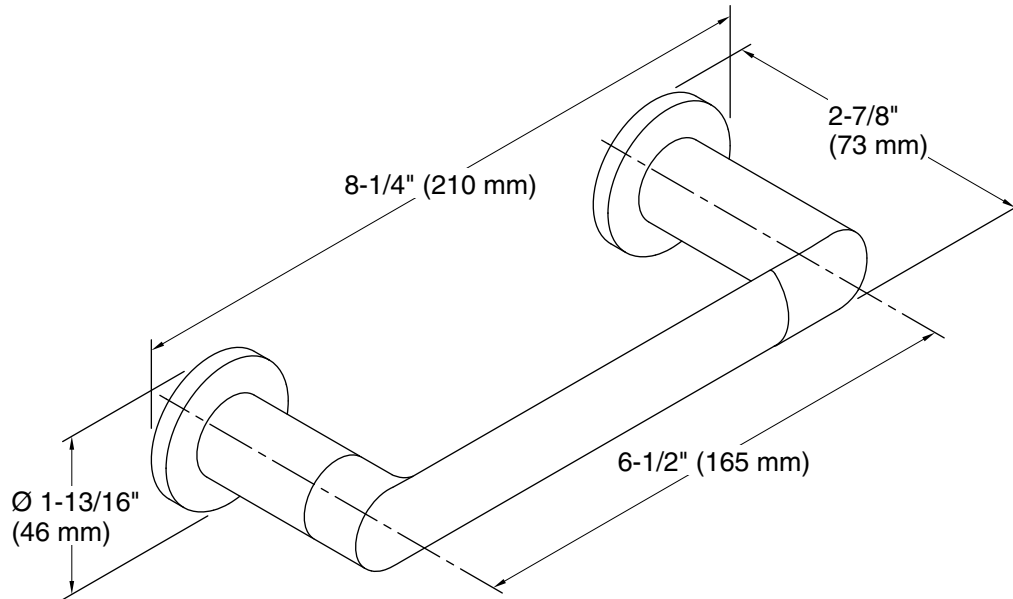

**Kumin®**  
Toilet paper holder  
**K-24546**

**Features**

- Coordinates with other products in the Kumin® collection.
- Pivoting holder makes changing toilet paper quick and simple.

**Material**

- Premium metal construction for durability and reliability.
- KOHLER finishes resist corrosion and tarnishing.

## Technical Information

All product dimensions are nominal.

Material: Zinc