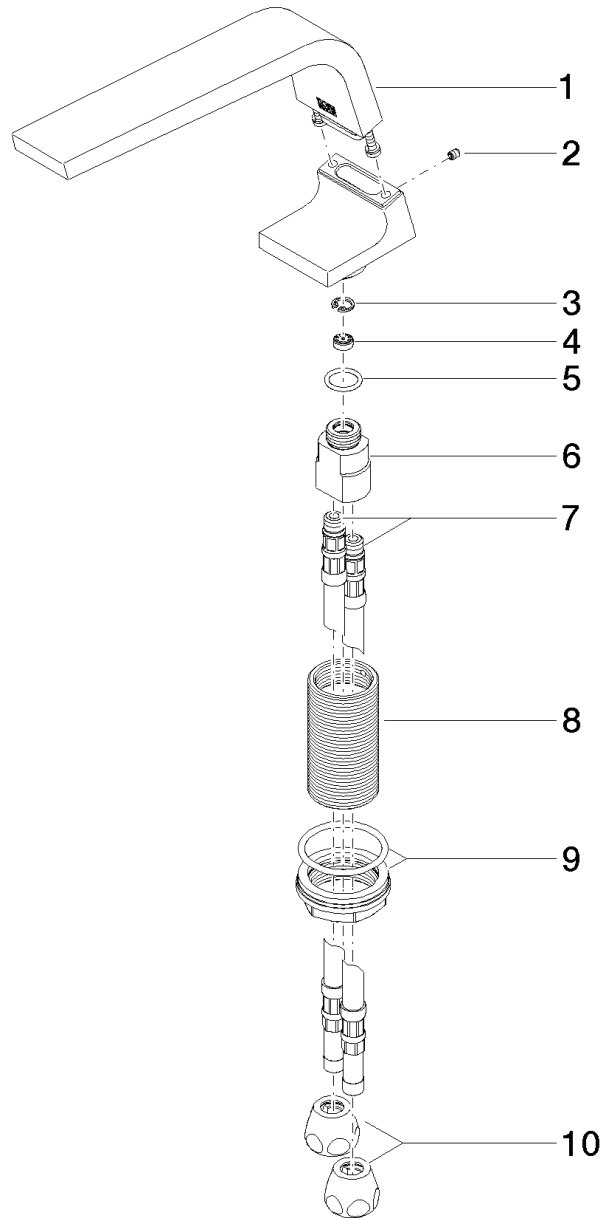

Product specifications

• **7 1/8" projection**

- Fixed spout
- Aerator 2 x 1 1/4"
- Total height 4 3/8"
- Height to aerator/spout outlet 3 3/4"
- 1 3/8" hole diameter
- 2x M 10 x 1 screw-in high pressure hose

• **Without drain**

- Water flow rate limited to max. 1.06 gpm
- low lead compliant

Can be used in combination with SMART SETS lavatory.

Surfaces

- chrome 13714705-00
- matt platinum 13714705-06

Exploded assembly drawing

Order quantity

No.	Article number	Name	Installation quantity
1	90117000200ff	spout	1
2	09311104490	pin	1
3	09160101690	ring	1
4	09230103490	flow reducer	1
5	09141013090	seal	1
6	0911100551090	connection	1
7	0430040160090	hose	2
8	09300120890	connection	1
9	0423100440690	fixing set	1
10	04233004000ff	threaded connector	2