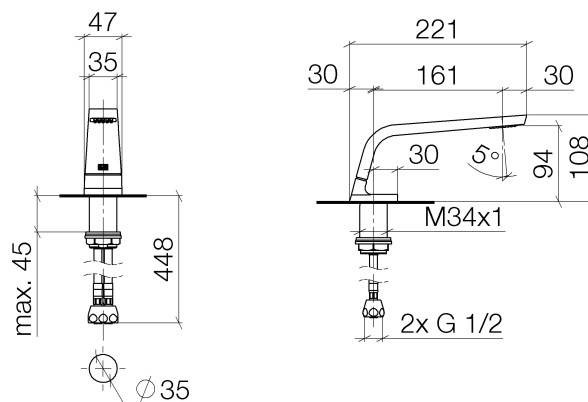

Product specifications

• **7 1/8" projection**

- Fixed spout
- Aerator 2 x 1 1/4"
- Total height 4 3/8"
- Height to aerator/spout outlet 3 3/4"
- 1 3/8" hole diameter
- 2x M 10 x 1 screw-in high pressure hose

• **Without drain**

- Water flow rate limited to max. 1.06 gpm
- low lead compliant

Can be used in combination with SMART SETS lavatory.

Surfaces

- chrome 13714705-00
- matt platinum 13714705-06

Exploded assembly drawing

Order quantity

No.	Article number	Name	Installation quantity
1	90117000200ff	spout	1
2	09311104490	pin	1
3	09160101690	ring	1
4	09230103490	flow reducer	1
5	09141013090	seal	1
6	0911100551090	connection	1
7	0430040160090	hose	2
8	09300120890	connection	1
9	0423100440690	fixing set	1
10	04233004000ff	threaded connector	2