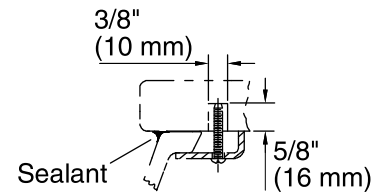

Features

- Vitreous china.
- Under-mount
- With overflow.
- Includes 1193643 clamp assembly, unless specified.
- Available with KOHLER Artist Editions designs.
- 17" (432 mm) x 14" (356 mm)

Recommended Accessories

Marble Installation

Wood Installation

Technical Information

All product dimensions are nominal.

Installation:	Under-mount
Bowl area	Length: 15" (381 mm) Width: 12" (305 mm) Water depth: 4" (102 mm)
Drain hole:	1-3/4" (44 mm)
Template:	Under-mount, 85838-7, required, not included