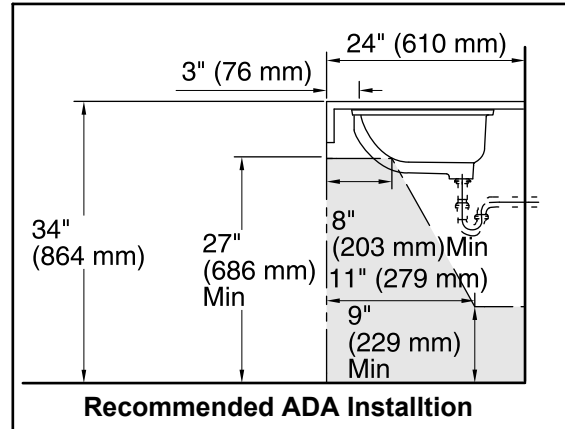

Features

- Vitreous china.
- Under-mount
- With overflow.
- Includes 1193643 clamp assembly, unless specified.
- Available with KOHLER Artist Editions designs.
- 17" (432 mm) x 14" (356 mm)

Recommended Accessories

K- 8998 P-Trap

Components

Additional included component/s: Basin Clamp Assembly .

ADA CSA B651

Codes/Standards

ASME A112.19.2/CSA B45.1
ADA
ICC/ANSI A117.1
CSA B651

KOHLER® One-Year Limited Warranty

See website for detailed warranty information.

Marble Installation

Wood Installation

Technical Information

All product dimensions are nominal.

Installation:	Under-mount
Bowl area	Length: 15" (381 mm) Width: 12" (305 mm) Water depth: 4" (102 mm)
Drain hole:	1-3/4" (44 mm)
Template:	Under-mount, 85838-7, required, not included