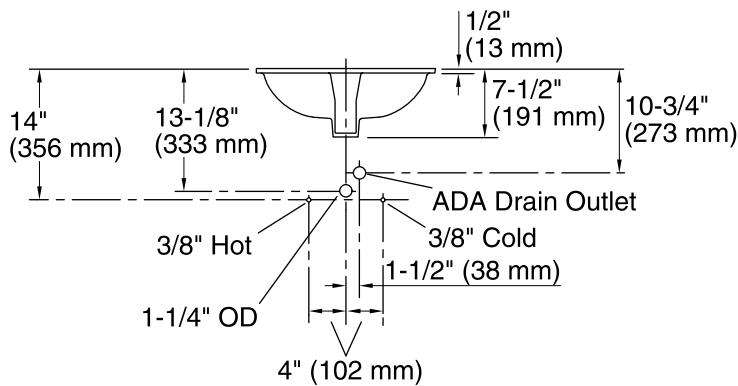

Features

- Vitreous china.
- Under-mount
- With overflow.
- Includes 1193643 clamp assembly, unless specified.
- Available with KOHLER Artist Editions designs.
- 17" (432 mm) x 14" (356 mm)

Recommended Accessories

K- 8998 P-Trap

Components

Additional included component/s: Basin Clamp Assembly .

ADA CSA B651

Codes/Standards

ASME A112.19.2/CSA B45.1
ADA
ICC/ANSI A117.1
CSA B651

KOHLER® One-Year Limited Warranty

See website for detailed warranty information.

Marble Installation

Wood Installation

Technical Information

All product dimensions are nominal.

Installation:	Under-mount
Bowl area	Length: 15" (381 mm) Width: 12" (305 mm) Water depth: 4" (102 mm)
Drain hole:	1-3/4" (44 mm)
Template:	Under-mount, 85838-7, required, not included