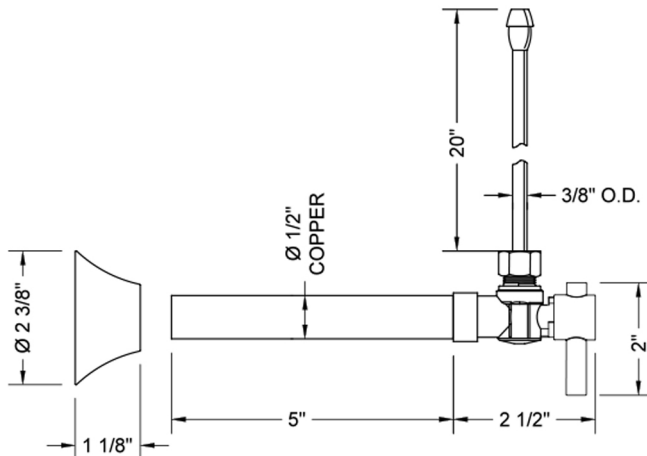

# Quarter Turn Angle Pattern 1/2" Copper (Sweat Fit) x 3/8" O.D. Faucet Supply Kit with Contempo Lever Handle, 20" Supply Tubes & Bell Escutcheons

**Model #: 629-2-62-**

### SPECIFICATION DRAWING:

COMPONENTS	
DESCRIPTION	QTY:
ANGLE VALVE - CONTEMPO LEVER HANDLE	2
3/8" O.D. SUPPLY TUBE	2
ESCUTCHEON	2