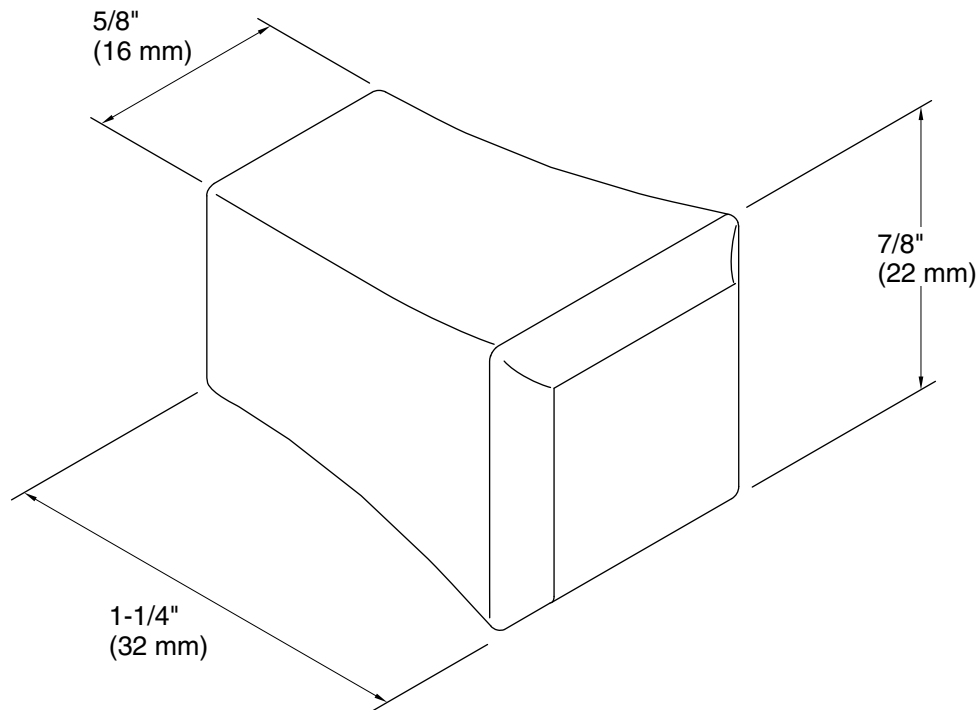

Color	Code	Description
	CP	Polished Chrome
	AF	Vibrant® French Gold
	BV	Vibrant® Brushed Bronze

Technical Information

All product dimensions are nominal.

Material: Brass

Notes

Install this product according to the installation guide.