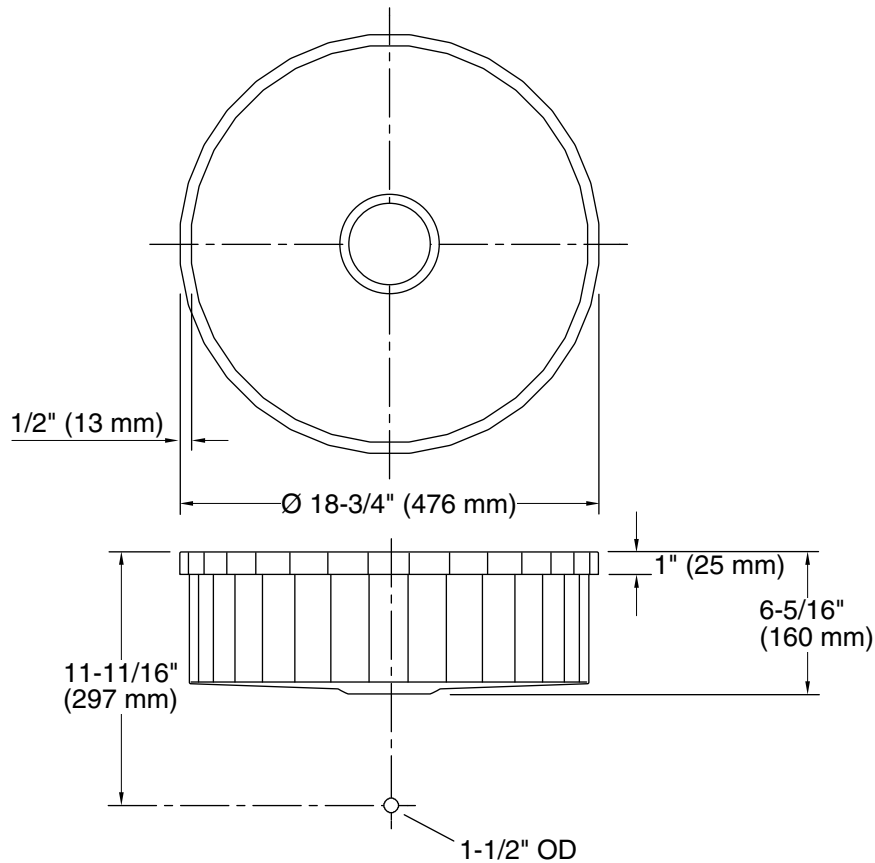

## Features

- 21" (533 mm) minimum base cabinet width.
- Single bowl.
- 6" (152 mm) depth.
- Small size fits compact spaces.

### Technical Information

All product dimensions are nominal.

Bowl configuration:	Single
Installation:	Top-mount
Min. base cabinet width:	21" (533 mm)
Bowl area (Only):	Diameter: 17-3/4" (451 mm) Bowl depth: 6" (152 mm)
Drain hole:	3-5/8" (92 mm)
Template:	1220554-7, required, included