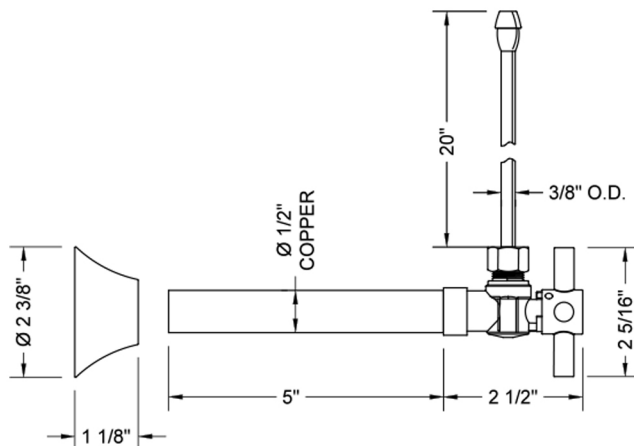

# Quarter Turn Angle Pattern 1/2" Copper (Sweat Fit) x 3/8" O.D. Faucet Supply Kit with Contempo Cross Handle, 20" Supply Tubes & Bell Escutcheons

**Model #: 629-4-62-**

### SPECIFICATION DRAWING:

COMPONENTS	
DESCRIPTION	QTY:
ANGLE VALVE - CONTEMPO CROSS HANDLE	2
3/8" O.D. SUPPLY TUBE	2
ESCUTCHEON	2