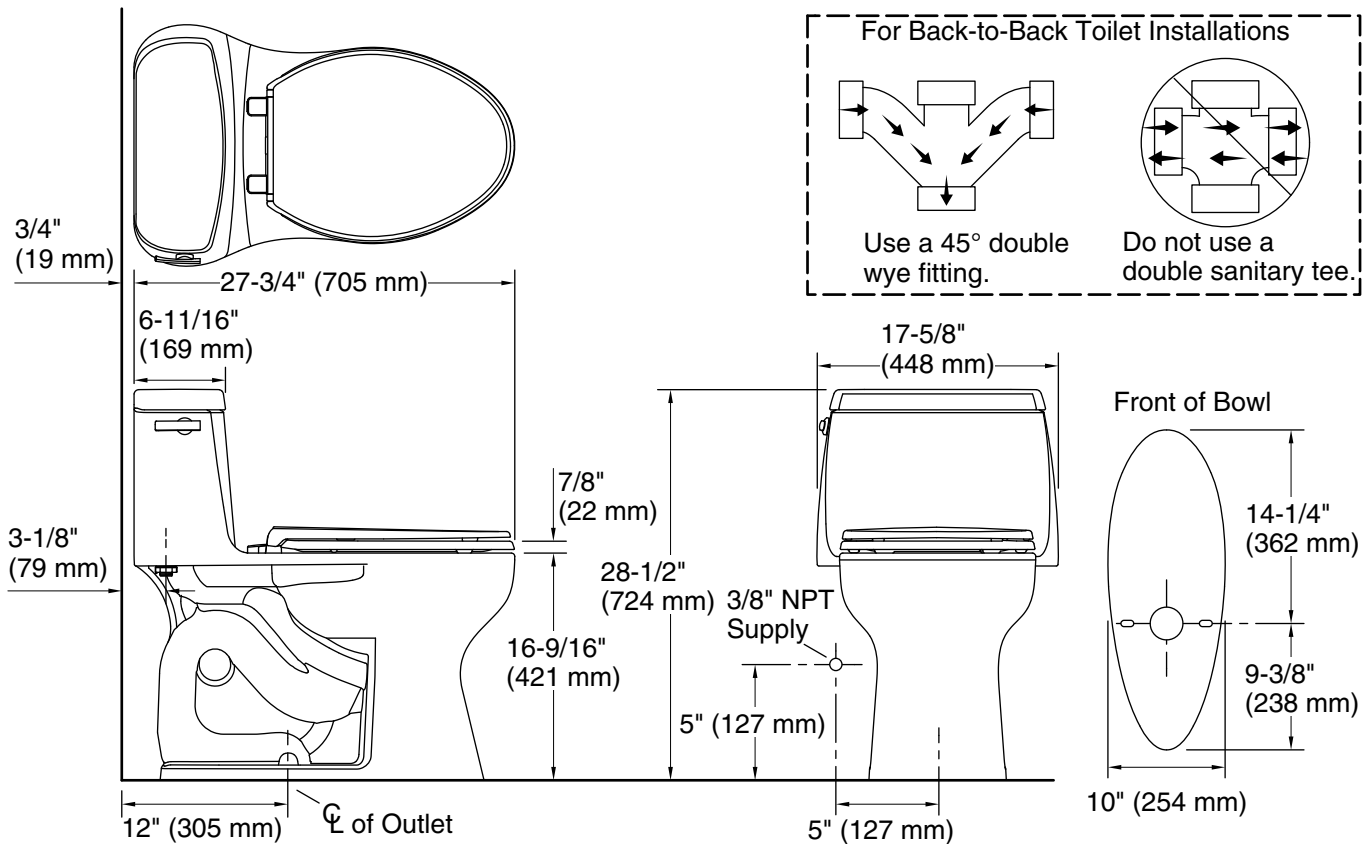

#### Features

- One-piece toilets integrate the tank and bowl into a seamless, easy-to-clean design
- Compact elongated bowl offers added comfort while occupying the same space as a round-front bowl
- Comfort Height® feature offers chair-height seating that makes sitting down and standing up easier for most adults
- 1.6 gpf (6.0 lpf)
- Left-hand Polished Chrome trip lever
- 2-1/8" (54 mm) fully glazed trapway
- Revolution 360® flushing technology generates a forceful swirling motion to keep the bowl clean longer
- CleanCoat™ surface treatment inhibits the growth of water scale and mineral stains for improved ease of cleaning
- Precision-engineered tank, bowl, and trapway create strong siphon during flushing
- AquaPiston® canister optimizes the flow out of the tank, harnessing gravity and the natural powerful reducing cascade of water to increase the power and effectiveness of the flush
- Easy-to-flush canister design requires less force to actuate than a 3" (76 mm) flapper, and has 90% less exposed seal material which resists conditions that cause wear, tear, shrinkage and swelling

#### Installation

- Standard 12" (305 mm) rough-in
- Supply line sold separately

### Technical Information

All product dimensions are nominal.

Toilet type:	Floor-mount
Waste Outlet:	Floor
Bowl shape:	Elongated
Flush type:	Revolution 360, AquaPiston
Trap passageway:	2-1/8" (54 mm)
Water surface size:	10" x 8" (254 mm x 203 mm)
Rim to water surface:	6-11/16" (170 mm)
Rough-in:	12" (305 mm)
Seat-mounting holes:	5-1/2" (140 mm)