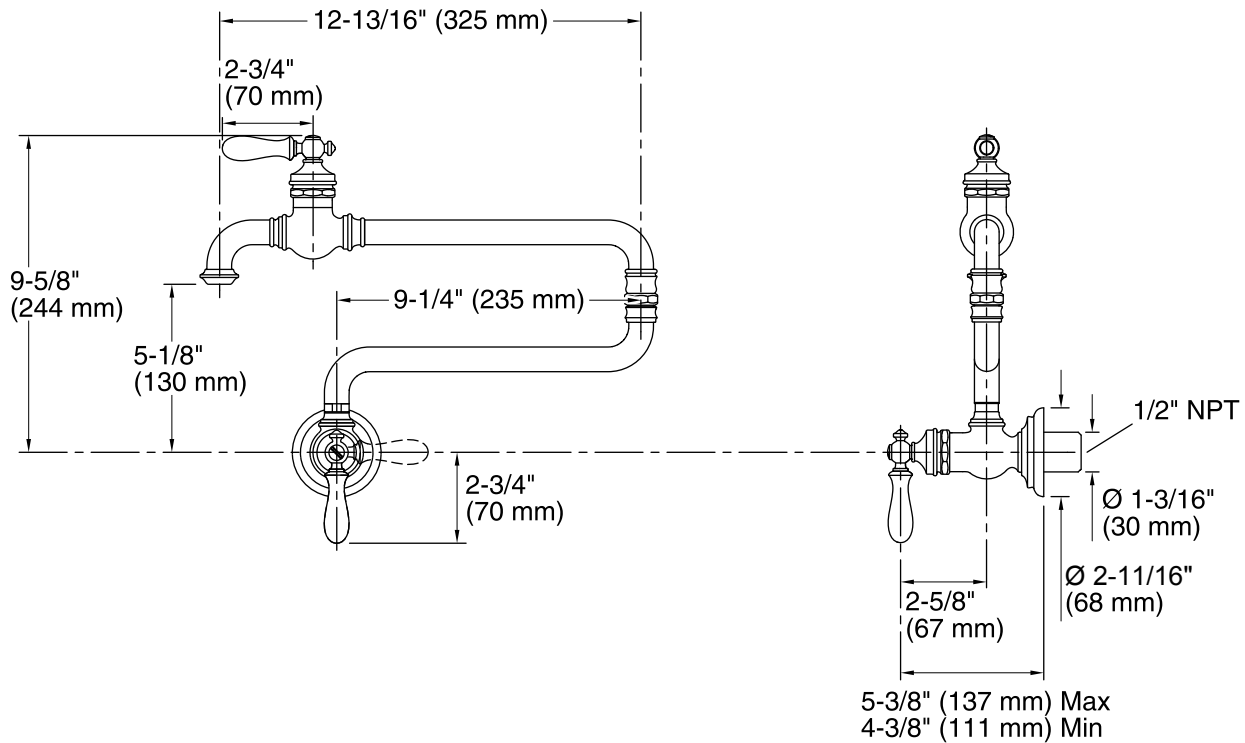

Technical Information

All product dimensions are nominal.

Faucet:

Flow rate: 3.2 gal/min (12.1 l/min)

Pressure: 60 psi (4.1 bar)

Spout:

Spout reach: 22" (559 mm)

Handle clearance: 2-3/4" (70 mm)

Notes

Install this product according to the installation guide.