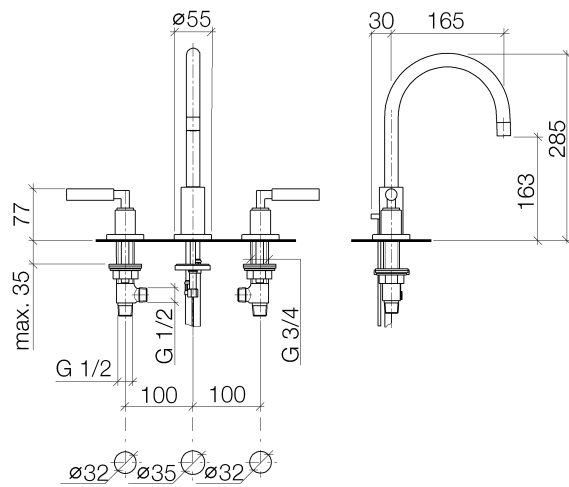

Product specifications

• **6 1/2" projection**

- Swivel spout 360°
- M 18 x 1 aerator – female thread
- Total height 11 1/4"
- Height to aerator/spout outlet 6 3/8"
- Deck valves with 2x xControl ceramic disc cartridges 1/2"
- 2x M 10 x 1 screw-in high pressure hose
- Compression connectors
- US drain with overflow
- Water flow rate limited to max. 1.5 gpm
- low lead compliant
- Flanges, diameter 2 1/8"

[ADA]

For narrow pedestals or trap covers, please order pressure hoses 12 507 970 90.

Surfaces

- chrome 20713882-000010
- matt platinum 20713882-060010
- platinum 20713882-080010
- matt white 20713882-100010
- matt black 20713882-330010

Exploded assembly drawing

Order quantity

No.	Article number	Name	Installation quantity
1	90282221301ff	spout	1
2	90230102803ff	aerator	1
3	09303005790	screw	1
4	09111008710ff	connection	1
5	04208903080ff	pull-rod	1
6	092810133ff	ring	1
7	9017110405190	side panel	1
8	0430040640090	hose	2
9	09140504790	seal	1
10	0430110380090	fixing set	1
11	09311101190	pin	1
12	04208805200ff	handle	2
13	04182002200ff	angle	2
14	092088052ff	handle	2
15	90121200700ff	base	2
16	09301102990	disc	2
17	09303007590	screw	2
18	092102140ff	sleeve	2
19	092789105ff	rosette	2
20	09141004390	seal	2
21	9017110405090	side panel	1
22	04233004000ff	threaded connector	2
23	04110100100ff	pop-up waste	1