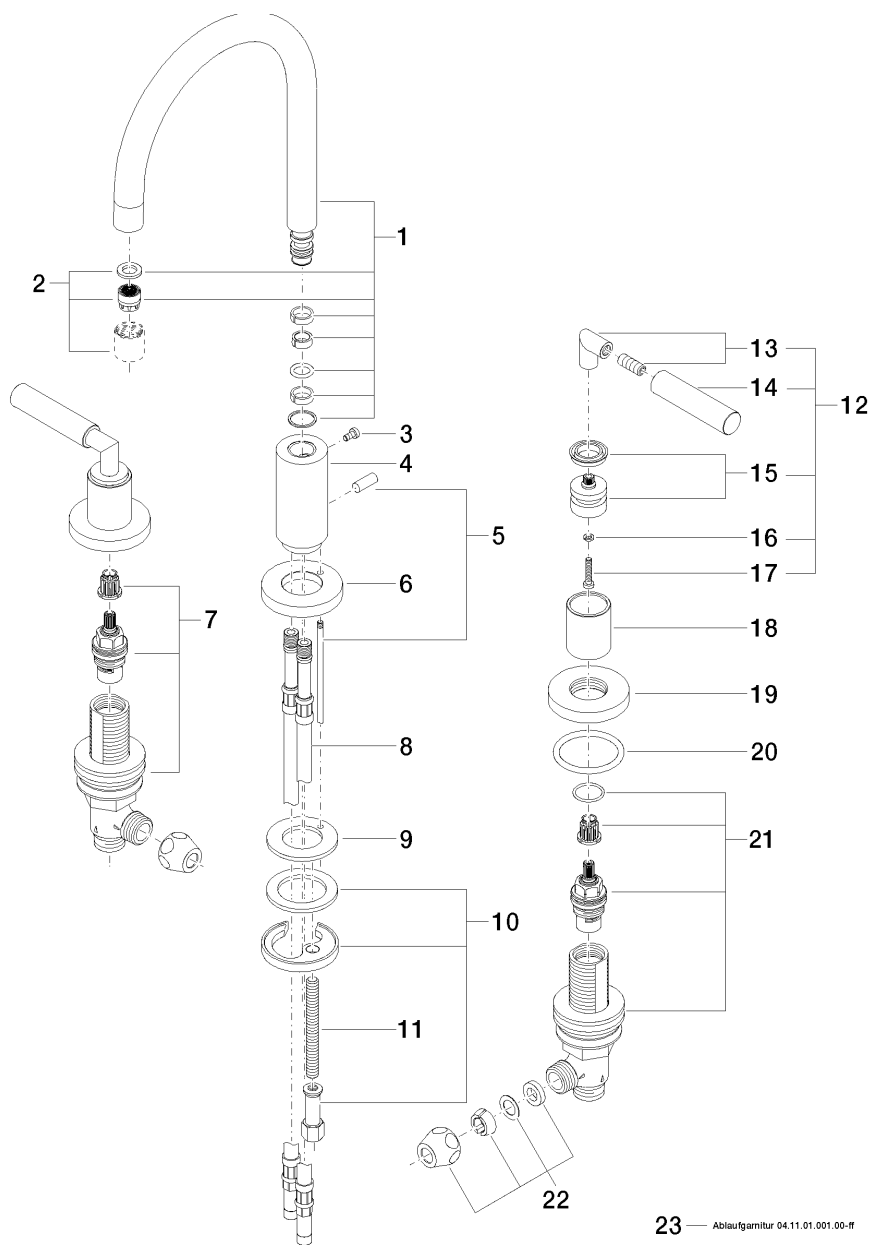

Product specifications

• **6 1/2" projection**

- Swivel spout 360°
- M 18 x 1 aerator – female thread
- Total height 11 1/4"
- Height to aerator/spout outlet 6 3/8"
- Deck valves with 2x xControl ceramic disc cartridges 1/2"
- 2x M 10 x 1 screw-in high pressure hose
- Compression connectors
- US drain with overflow
- Water flow rate limited to max. 1.5 gpm
- low lead compliant
- Flanges, diameter 2 1/8"

[ADA]

For narrow pedestals or trap covers, please order pressure hoses 12 507 970 90.

Surfaces

- chrome 20713882-000010
- matt platinum 20713882-060010
- platinum 20713882-080010
- matt white 20713882-100010
- matt black 20713882-330010

Exploded assembly drawing

Order quantity

No.	Article number	Name	Installation quantity
1	90282221301ff	spout	1
2	90230102803ff	aerator	1
3	09303005790	screw	1
4	09111008710ff	connection	1
5	04208903080ff	pull-rod	1
6	092810133ff	ring	1
7	9017110405190	side panel	1
8	0430040640090	hose	2
9	09140504790	seal	1
10	0430110380090	fixing set	1
11	09311101190	pin	1
12	04208805200ff	handle	2
13	04182002200ff	angle	2
14	092088052ff	handle	2
15	90121200700ff	base	2
16	09301102990	disc	2
17	09303007590	screw	2
18	092102140ff	sleeve	2
19	092789105ff	rosette	2
20	09141004390	seal	2
21	9017110405090	side panel	1
22	04233004000ff	threaded connector	2
23	04110100100ff	pop-up waste	1