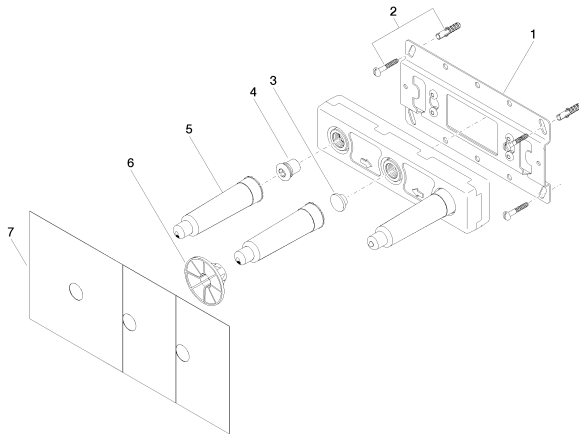

Sink -

Rough for wall-mounted faucet spout in center -

Article number: 35 700 970-90 0010

Date of manufacture from 4/1/2022

NO IMAGE

AVAILABLE

- 3x Mud guard
- 2x female thread 1/2" connections
- 1x outlet 1/2"
- 3x plug 1/2"
- Center to center 3-7/8"
- lead-free
- NOTE: Important for certain series! Due to minimum rough-in requirements, a framing of 2x6 studs may be needed.

All dimensions in mm / inch = mm x 0,0394

Other surface finishes

More custom finish options are available via special production (xTra Service). See our finish matrix for availability and pricing or contact a Dornbracht representative. Some series may be excluded and some finishes may not be available in all series.

Sink -
Rough for wall-mounted faucet spout in center -
Article number: 35 700 970-90 0010
Date of manufacture from 4/1/2022

Spare parts list

Number	Item Number	Designation	Number of units
1	04 17 20 251 00 90	base	1
2	04 30 31 024 01 90	fixing set	2
3	09 31 20 092 90	plug	1
4	04 31 20 037 00 90	plug	3
5	04 21 02 173 01 90	cap	2
6	90 23 01 174 00 90	sleeve	1
7	04 14 03 072 00 90	gasket kit	3