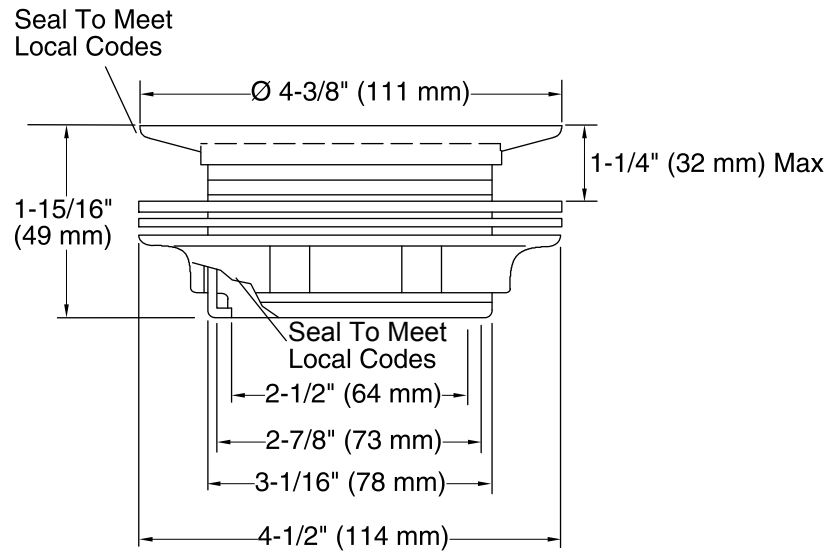

Features

- Solid brass construction.
- Preforated strainer shower drain.
- Included 2" plastic pipe gasket/bushing
- For acrylic, fiberglass, Cast Iron or Vikrell shower receptors
- Available in Kohler finishes

K-9132

Technical Information

All product dimensions are nominal.

Notes

Install this product according to the installation guide.