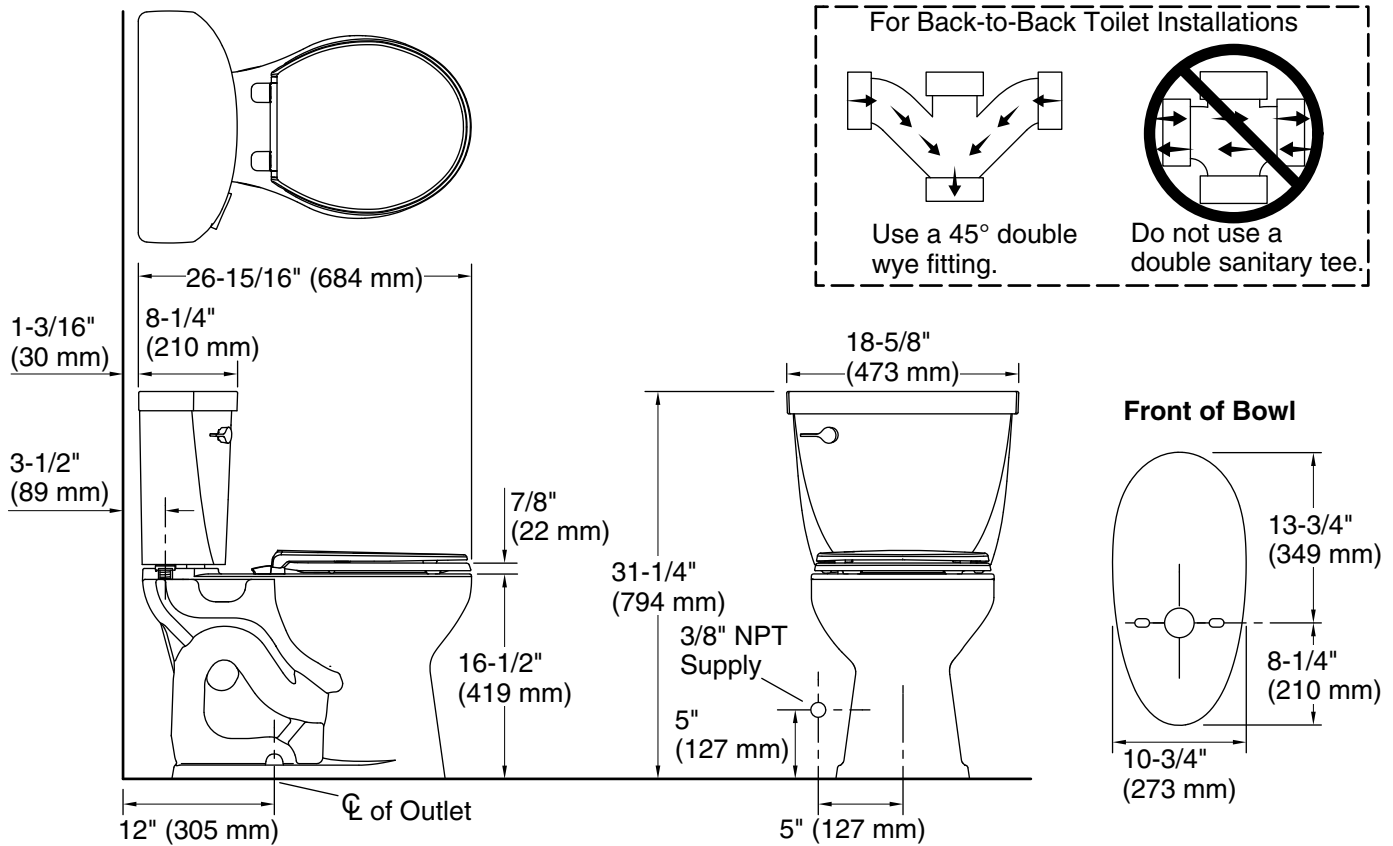

Cimarron™

Two-piece round-front toilet, 1.28 gpf
K-31641

Features

- Two-piece design
- Round-front bowl offers an ideal solution for smaller bathrooms and powder rooms
- Comfort Height™ feature offers chair-height seating that makes sitting down and standing up easier for most adults
- 1.28 gpf (4.8 lpf)
- Left-hand Polished Chrome trip lever
- 2-1/8" (54 mm) fully glazed trapway
- Revolution 360™ flushing technology generates a forceful swirling motion to keep the bowl clean longer
- Sanitary guard where bowl and tank meet for ease of cleaning
- CleanCoat™ surface treatment inhibits the growth of water scale and mineral stains for improved ease of cleaning

Installation

- Standard 12" (305 mm) rough-in
- Seat and supply line sold separately

Recommended Products/Accessories

K-76923 Puretide™ Quiet-Close™ round-front toilet seat with antimicrobial agent
 K-25986-L Left-hand trip lever
 K-5420 Low-Profile Bolt Caps

THE BOLD LOOK
OF **KOHLER**®

Technical Information

All product dimensions are nominal.

Toilet type:	Floor-mount
Waste Outlet:	Floor
Bowl shape:	Round-front
Flush type:	Revolution 360, AquaPiston
Trap passageway:	2-1/8" (54 mm)
Water surface size:	8-5/8" x 7-13/16" (218 mm x 198 mm)
Rim to water surface:	6-5/8" (168 mm)
Rough-in:	12" (305 mm)

Accessibility standards may require controls to be located on the open side of the toilet.