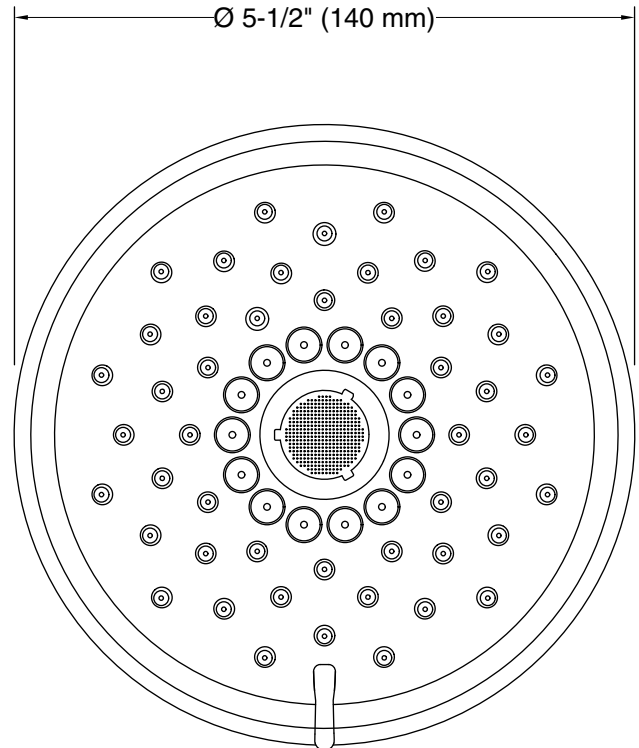

Technical Information

All product dimensions are nominal.

Showerhead/Body Spray:

Rated maximum flow: 2.5 gal/min (9.5 l/min)

Notes

Install this product according to the installation instructions.