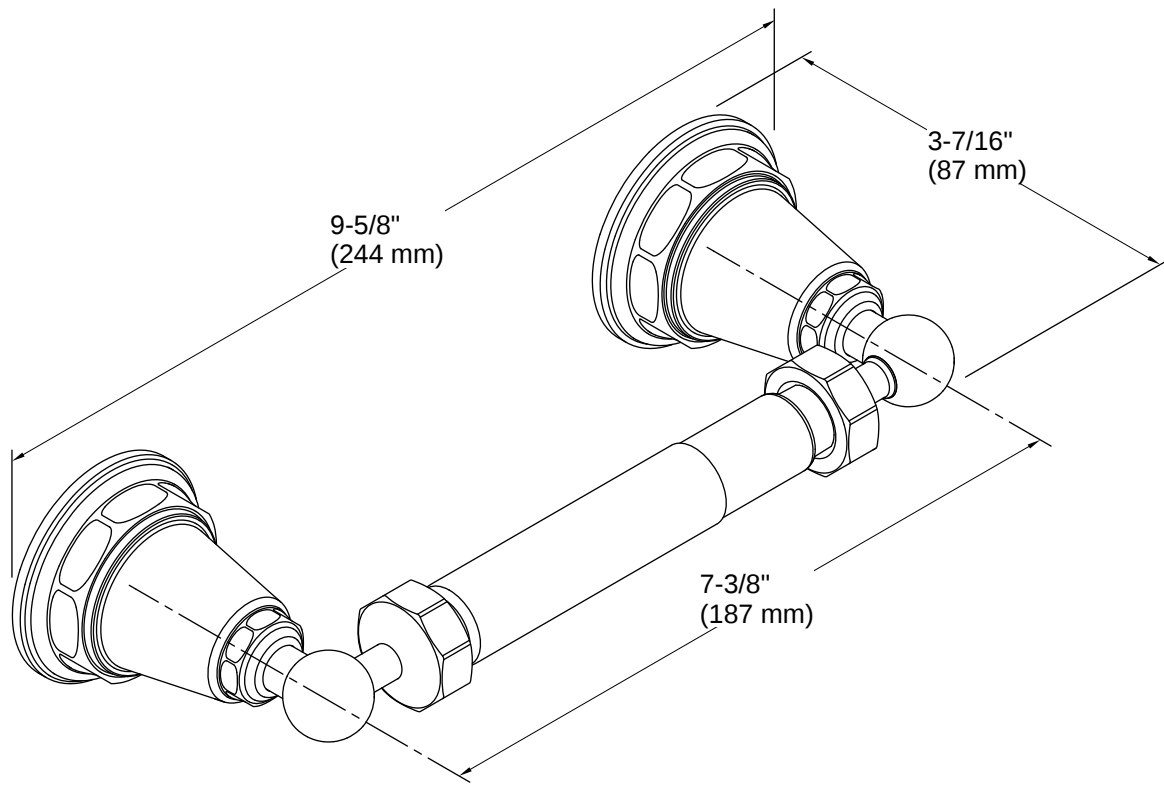

Installation

- Installation template and tools included

Installation Notes

Install this product according to the installation instructions.