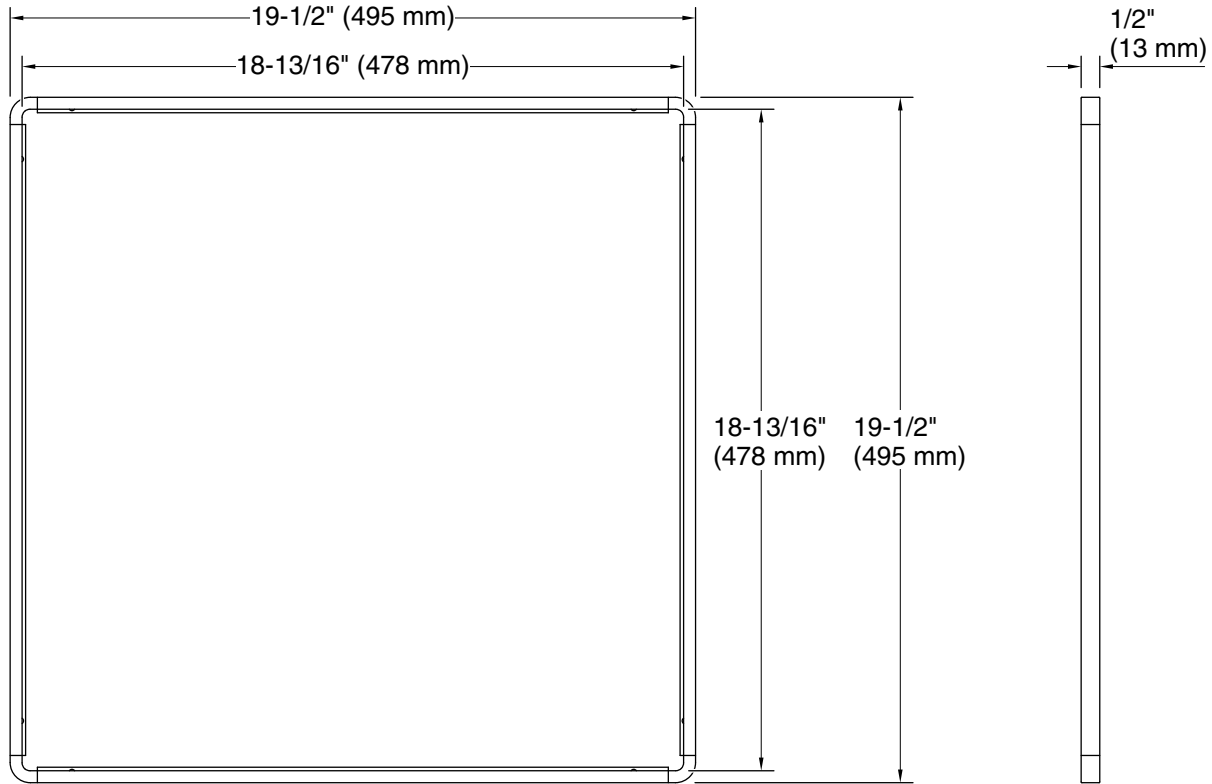

### Recommended Products/Accessories

K-31110 19" two-function overhead shower panel, 2.5 gpm  
K-76728GL Overhead panel  
K-31110-G 19" two-function overhead shower panel, 1.75 gpm

### Technical Information

All product dimensions are nominal.