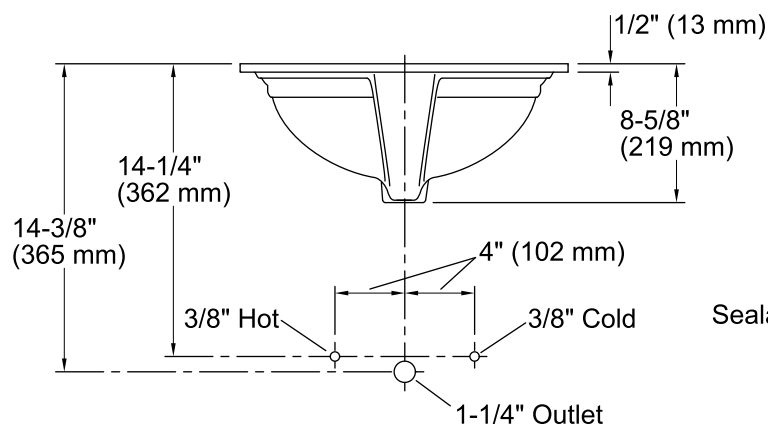

**Devonshire®**  
Under-mount Bathroom Sink  
**K-2350**

**Features**

- Vitreous china.
- Under-mount.
- Oval basin.
- No faucet holes; requires wall- or counter-mount faucet.
- Coordinates with other products in the Devonshire collection.
- 16-7/8" (430 mm) x 13-11/16" (348 mm)

**Recommended Accessories**

K- 9018 P-Trap

**Components**

Additional included component/s: Basin clamp assembly.

**ADA**

**Codes/Standards**

ASME A112.19.2/CSA B45.1  
ADA  
ICC/ANSI A117.1

**KOHLER® One-Year Limited Warranty**

### Technical Information

All product dimensions are nominal.

Bowl configuration:	Single
Installation:	Under-mount
Bowl area (Only)	Length: 16-7/8" (429 mm) Width: 13-11/16" (348 mm) Water depth: 4-3/16" (106 mm)
Drain hole:	1-3/4" (44 mm)
Template:	Under-mount, 1035965-7, required, not included