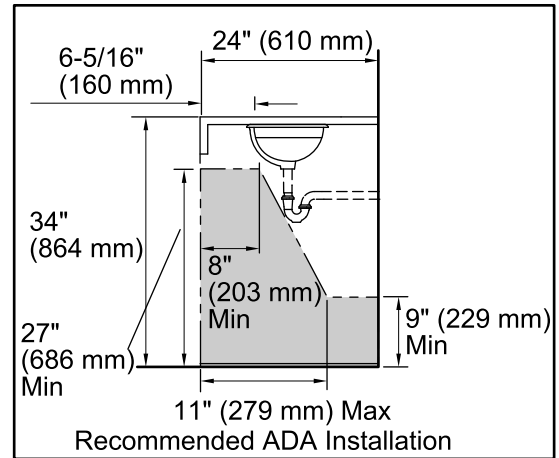

**Devonshire®**  
Under-mount Bathroom Sink  
**K-2350**

**Features**

- Vitreous china.
- Under-mount.
- Oval basin.
- No faucet holes; requires wall- or counter-mount faucet.
- Coordinates with other products in the Devonshire collection.
- 16-7/8" (430 mm) x 13-11/16" (348 mm)

**Recommended Accessories**

K- 9018 P-Trap

**Components**

Additional included component/s: Basin clamp assembly.

**ADA**

**Codes/Standards**

ASME A112.19.2/CSA B45.1  
ADA  
ICC/ANSI A117.1

**KOHLER® One-Year Limited Warranty**

### Technical Information

All product dimensions are nominal.

Bowl configuration:	Single
Installation:	Under-mount
Bowl area (Only)	Length: 16-7/8" (429 mm) Width: 13-11/16" (348 mm) Water depth: 4-3/16" (106 mm)
Drain hole:	1-3/4" (44 mm)
Template:	Under-mount, 1035965-7, required, not included