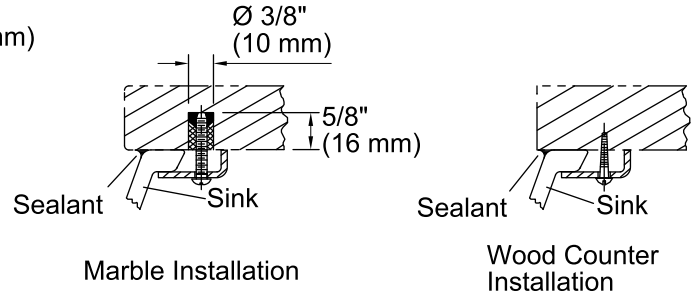

**Devonshire®**  
Under-mount Bathroom Sink  
**K-2350**

**Features**

- Vitreous china.
- Under-mount.
- Oval basin.
- No faucet holes; requires wall- or counter-mount faucet.
- Coordinates with other products in the Devonshire collection.
- 16-7/8" (430 mm) x 13-11/16" (348 mm)

**Recommended Accessories**

K- 9018 P-Trap

**Components**

Additional included component/s: Basin clamp assembly.

**ADA**

**Codes/Standards**

ASME A112.19.2/CSA B45.1  
ADA  
ICC/ANSI A117.1

**KOHLER® One-Year Limited Warranty**

### Technical Information

All product dimensions are nominal.

Bowl configuration:	Single
Installation:	Under-mount
Bowl area (Only)	Length: 16-7/8" (429 mm) Width: 13-11/16" (348 mm) Water depth: 4-3/16" (106 mm)
Drain hole:	1-3/4" (44 mm)
Template:	Under-mount, 1035965-7, required, not included