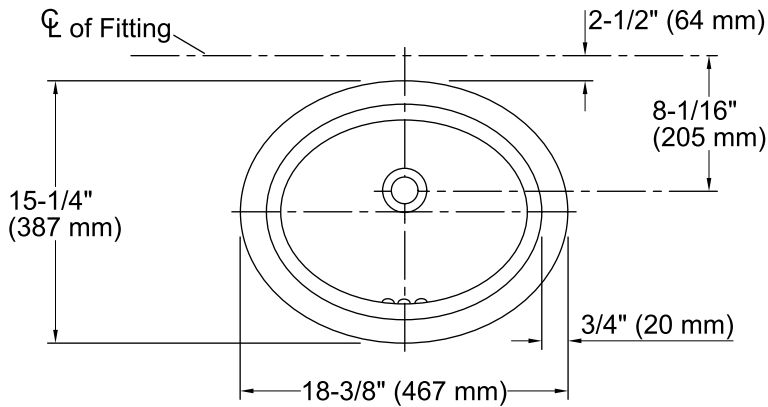

**Devonshire®**  
Under-mount Bathroom Sink  
**K-2350**

**Features**

- Vitreous china.
- Under-mount.
- Oval basin.
- No faucet holes; requires wall- or counter-mount faucet.
- Coordinates with other products in the Devonshire collection.
- 16-7/8" (430 mm) x 13-11/16" (348 mm)

### Technical Information

All product dimensions are nominal.

Bowl configuration:	Single
Installation:	Under-mount
Bowl area (Only)	Length: 16-7/8" (429 mm) Width: 13-11/16" (348 mm) Water depth: 4-3/16" (106 mm)
Drain hole:	1-3/4" (44 mm)
Template:	Under-mount, 1035965-7, required, not included