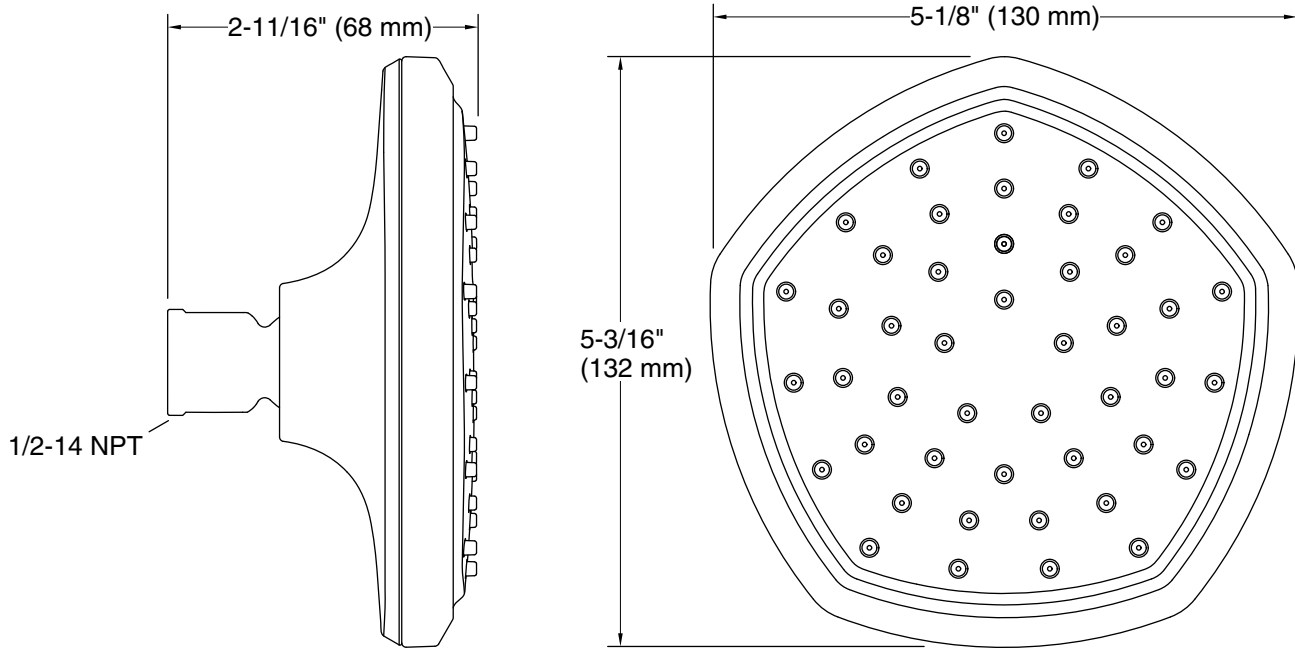

### Features

- Single-function showerhead with 45-nozzle 5" (127 mm) diameter sprayface
- Full Coverage with Katalyst™ air-induction technology delivers a drenching spray experience, ideal for rinsing shampoo from hair
- Optimized sprayface for maximum performance
- MasterClean™ sprayface features an easy-to-clean surface that withstands mineral buildup and maximizes spray performance
- 1.75 gpm (6.6 lpm) maximum flow rate at 80 psi (5.5 bar)
- Part of the Occasion bathroom faucet and accessory collection
- Requires shower arm and flange (sold separately)

### Technical Information

All product dimensions are nominal.