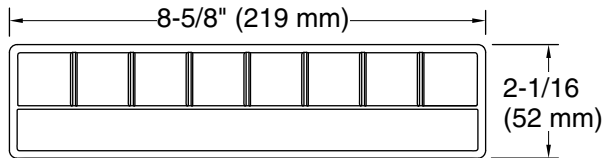

## Features

- Set of two 2" (52 mm) x 8¾" (220 mm) x 2¼" (56 mm) narrow organizers
- Eight 1" x 1" (25 x 25 mm) squares organize lipstick tubes; three 1" x 8-3/4" (25 x 222 mm) sections keep other makeup within reach
- For use in KOHLER cabinet drawers
- Dishwasher-safe

## Recommended Products/Accessories

K-33524-ASB 36" bathroom vanity cabinet with sink and quartz top  
K-33525-ASB 60" bathroom vanity cabinet with sinks and quartz top  
K-33526-ASB 36" bathroom vanity cabinet with sink and quartz top  
K-33527-ASB 60" bathroom vanity cabinet with sinks and quartz top  
K-33531-ASB 36" bathroom vanity cabinet with sink and quartz top  
K-33532-ASB 60" bathroom vanity cabinet with sinks and quartz top  
K-33537-ASB 36" bathroom vanity cabinet with sink and quartz top  
K-33538-ASB 48" bathroom vanity cabinet with sink and quartz top  
K-33539-ASB 60" bathroom vanity cabinet with sinks and quartz top  
K-33545-ASB 36" bathroom vanity cabinet with sink and quartz top  
K-33546-ASB 48" bathroom vanity cabinet with sink and quartz top  
K-33547-ASB 60" bathroom vanity cabinet with sinks and quartz top  
K-33553-ASB 36" bathroom vanity cabinet with sink and quartz top  
K-33554-ASB 48" bathroom vanity cabinet with sink and quartz top  
K-33555-ASB 60" bathroom vanity cabinet with sinks and quartz top  
K-33579-ASB 36" bathroom vanity cabinet with sink and quartz top  
K-33580-ASB 48" bathroom vanity cabinet with sink and quartz top  
K-33581-ASB 60" bathroom vanity cabinet with sinks and quartz top  
K-33540-ASB 34" x 70" linen tower

## Technical Information

All product dimensions are nominal.

Material: Plastic