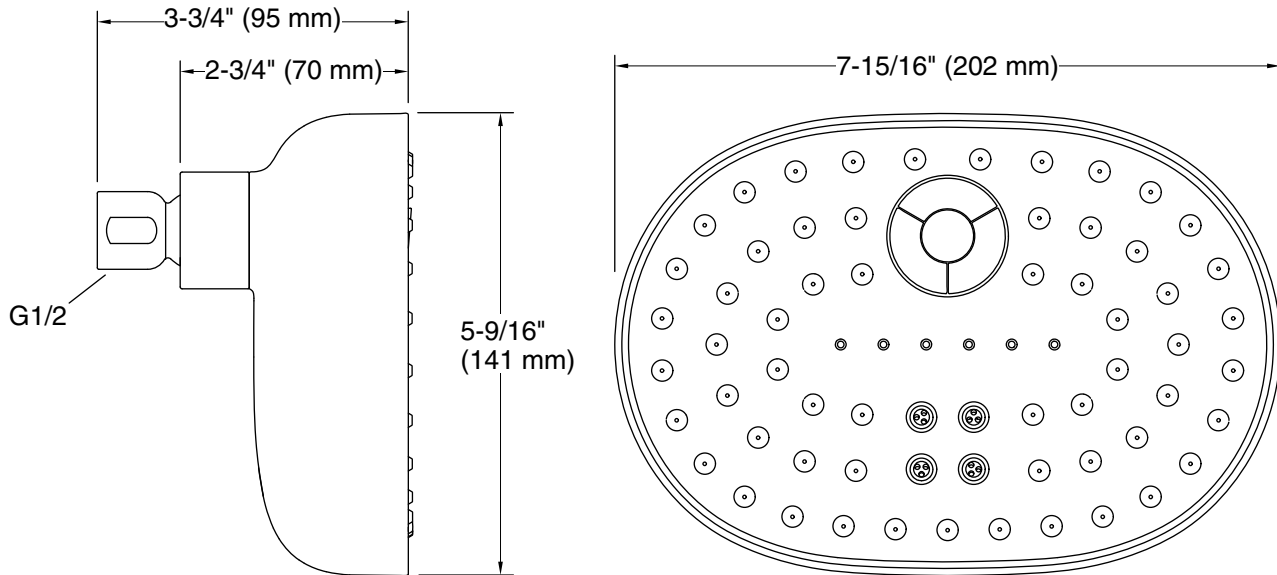

Installation

- 1/2 -14 NPT connection
- Wall-mount
- Shower arm and flange sold separately

Recommended Products/Accessories

K-26318 Shower arm and flange

Codes/Standards

ASME A112.18.1/CSA B125.1
DOE - Energy Policy Act 1992

Technical Information

All product dimensions are nominal.

Showerhead/Body Spray:

Rated maximum flow: 2.5 gal/min (9.5 l/min)

flow:

Pressure: 80 psi (5.5 bar)