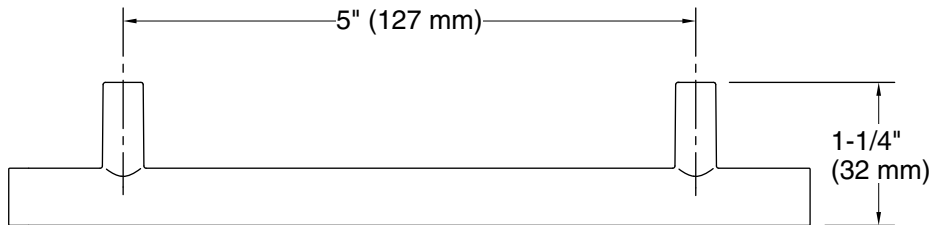

Technical Information

All product dimensions are nominal.

Installation Type: Cabinet mount

Material: Zinc

Notes

Install this product according to the installation instructions.

CAUTION: Risk of personal injury. Do not install these products in any area where they are likely to be used inadvertently as a grab bar or support bar. These products are not designed or intended for use as a grab bar or support bar.