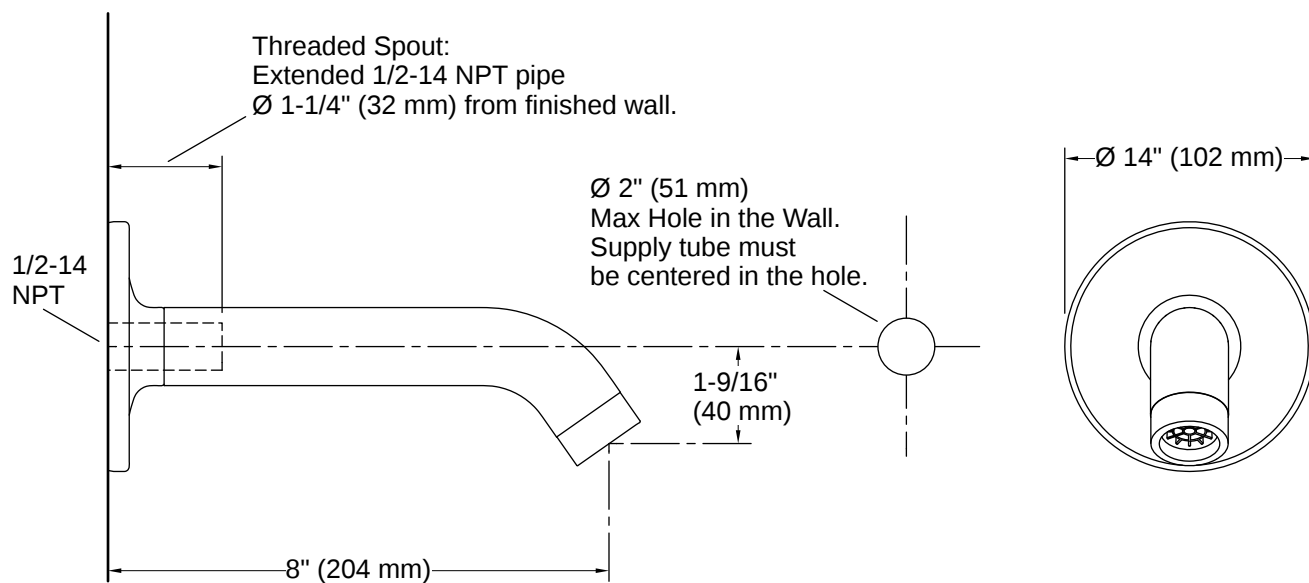

Installation Notes

Install this product according to the installation instructions.