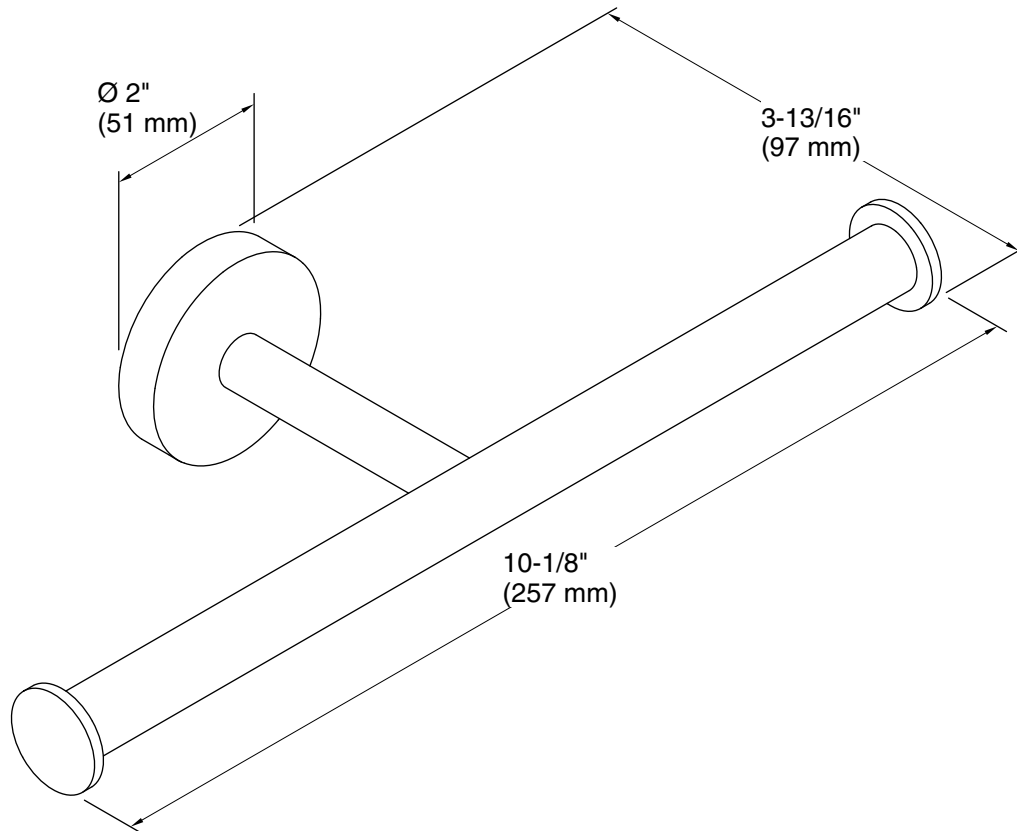

Color	Code	Description
	CP	Polished Chrome
	BN	Vibrant™ Brushed Nickel
	BL	Matte Black
	2MB	Vibrant™ Brushed Moderne Brass

Technical Information

All product dimensions are nominal.

Material: Zinc

Notes

Install this product according to the installation instructions.