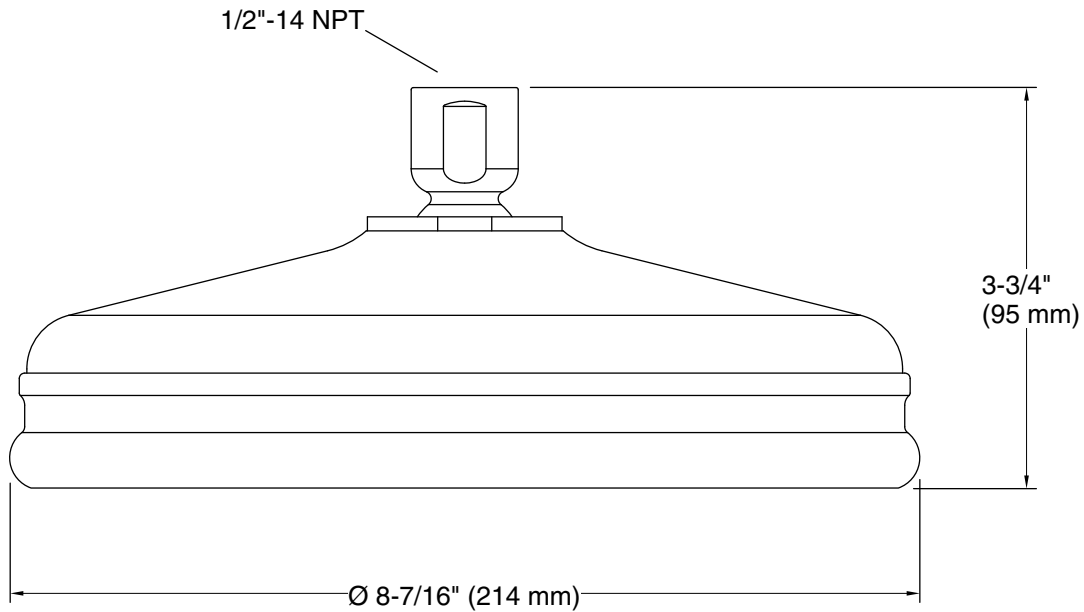

**Technical Information**

All product dimensions are nominal.

**Spout:**

Shower/Rainhead rated max flow: 2.5 gal/min (9.5 l/min)

**Notes**

Install this product according to the installation instructions.