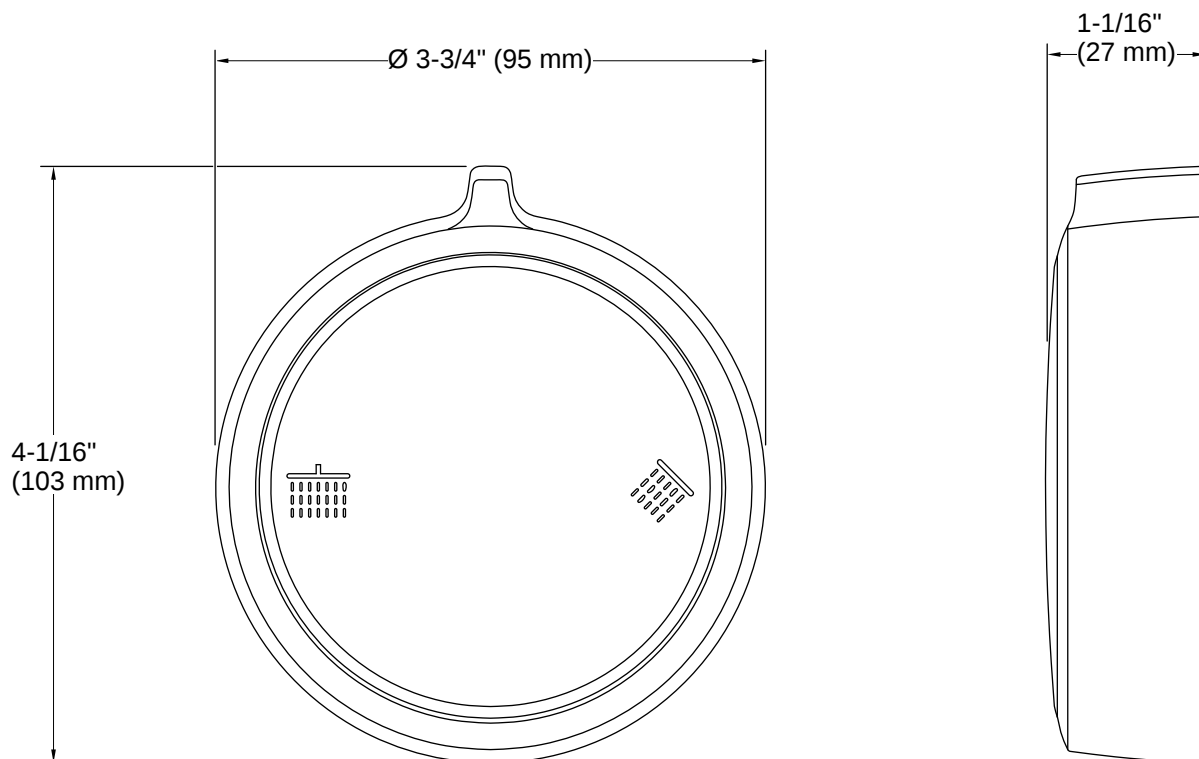

Installation

- Wall-mount
- Suitable for two-outlet shower applications
- After digital control is connected to valve and power source, follow on-screen prompts for easy setup; no Internet needed

Installation Notes