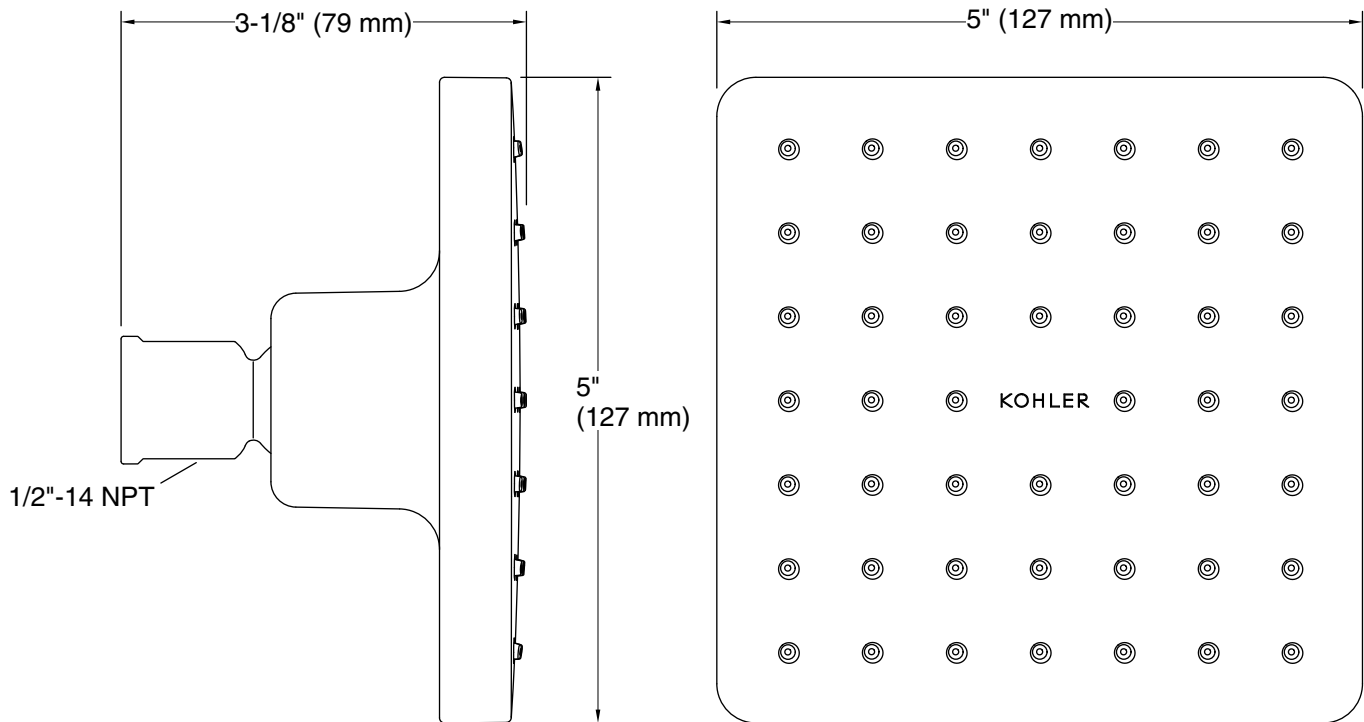

Technical Information

All product dimensions are nominal.

Drain included: No

Showerhead/Body Spray:

Rated maximum flow: 2.5 gal/min (9.5 l/min)

Pressure: 45 psi (3.1 bar)

Notes

Install this product according to the installation instructions.