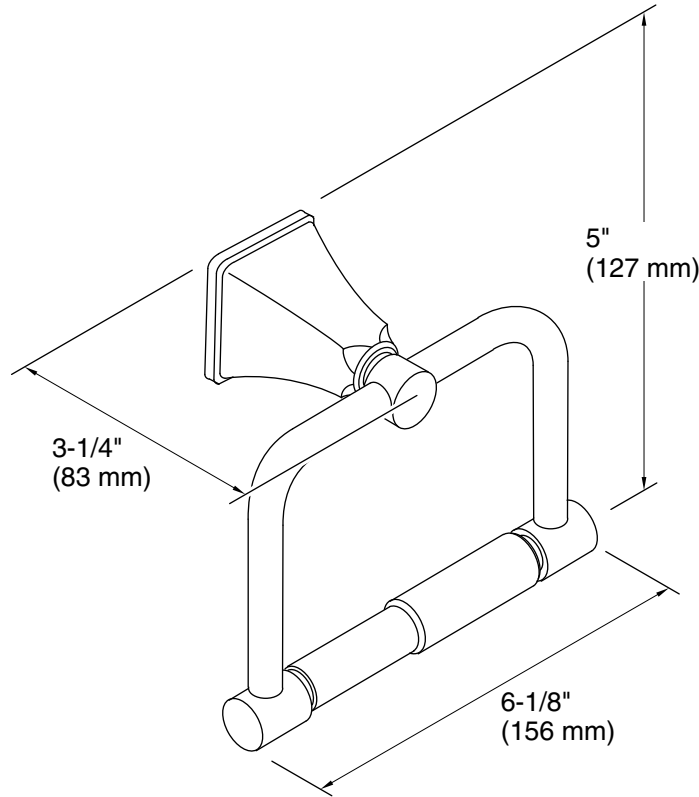

Technical Information

All product dimensions are nominal.

Material: Brass, Zinc

Notes

Install this product according to the installation guide.