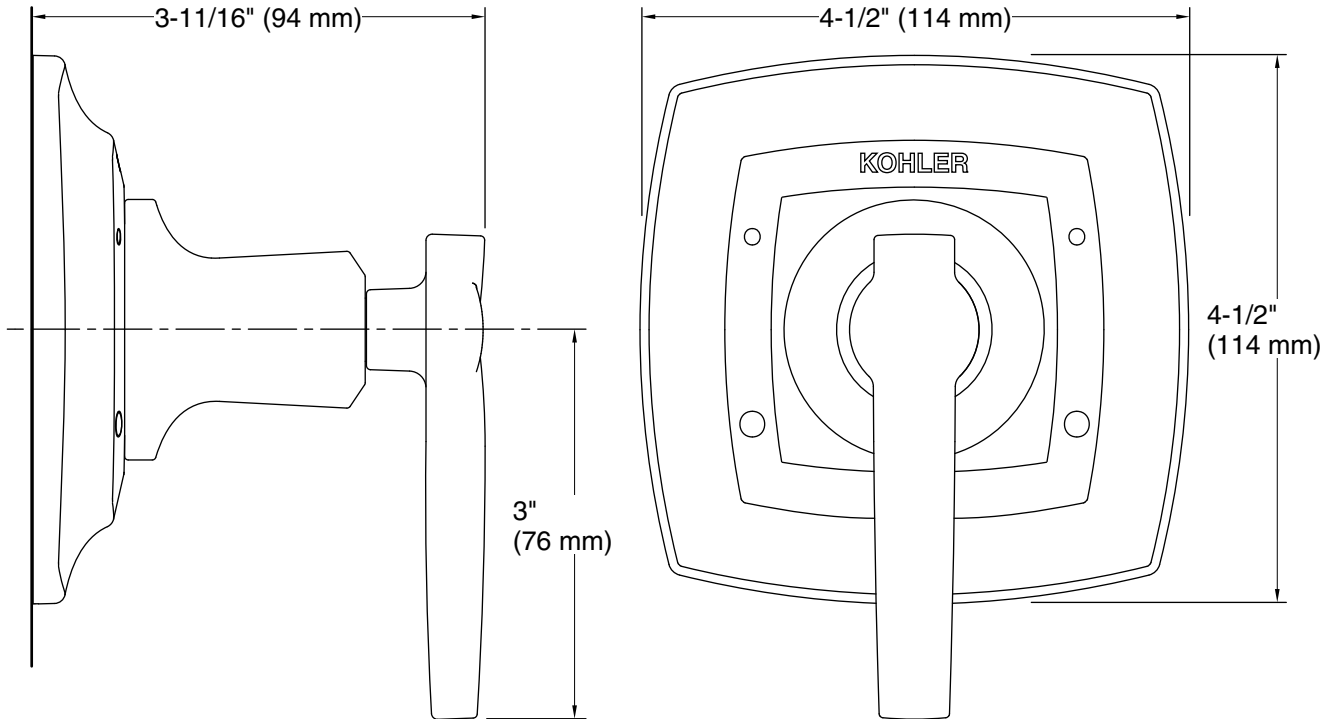

Technical Information

All product dimensions are nominal.

Notes

Install this product according to the installation instructions.

ADA, OBC, CSA B651 compliant when installed to the specific requirements of these regulations.