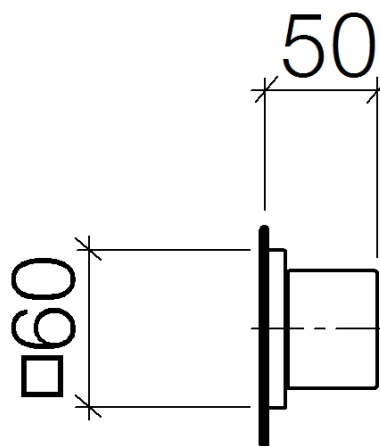

### Product specifications

#### Exposed trim parts only, rough to be ordered separately

- 2 3/8" x 2 3/8" flange  
[ADA]

### Accessories required

- Rough for wall-mounted volume control – 1/2" clockwise closing; 35621970

**Exploded assembly drawing**

Bath & Spa

**MEM Wall valve**

Article number: 36310782

**Order quantity**

<b>No.</b>	<b>Article number</b>	<b>Name</b>	<b>Installation quantity</b>
<b>1</b>	09210210890	disc	1
<b>2</b>	90207800202ff	handle	1
<b>3</b>	04207800201ff	handle	1