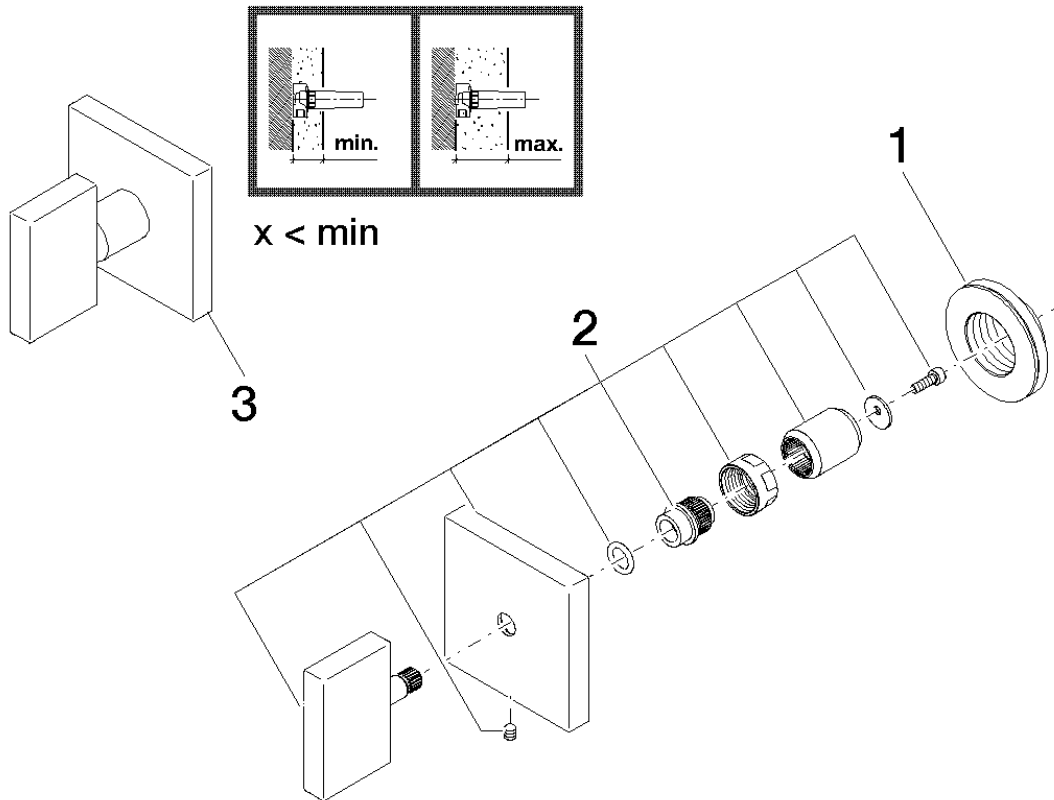

#### Exposed trim parts only, rough to be ordered separately

- 2 3/8" x 2 3/8" flange  
[ADA]

### Accessories required

- Rough for wall-mounted volume control – 1/2" clockwise closing; 35621970

**Exploded assembly drawing**

Bath & Spa

**MEM Wall valve**

Article number: 36310782

**Order quantity**

<b>No.</b>	<b>Article number</b>	<b>Name</b>	<b>Installation quantity</b>
<b>1</b>	09210210890	disc	1
<b>2</b>	90207800202ff	handle	1
<b>3</b>	04207800201ff	handle	1