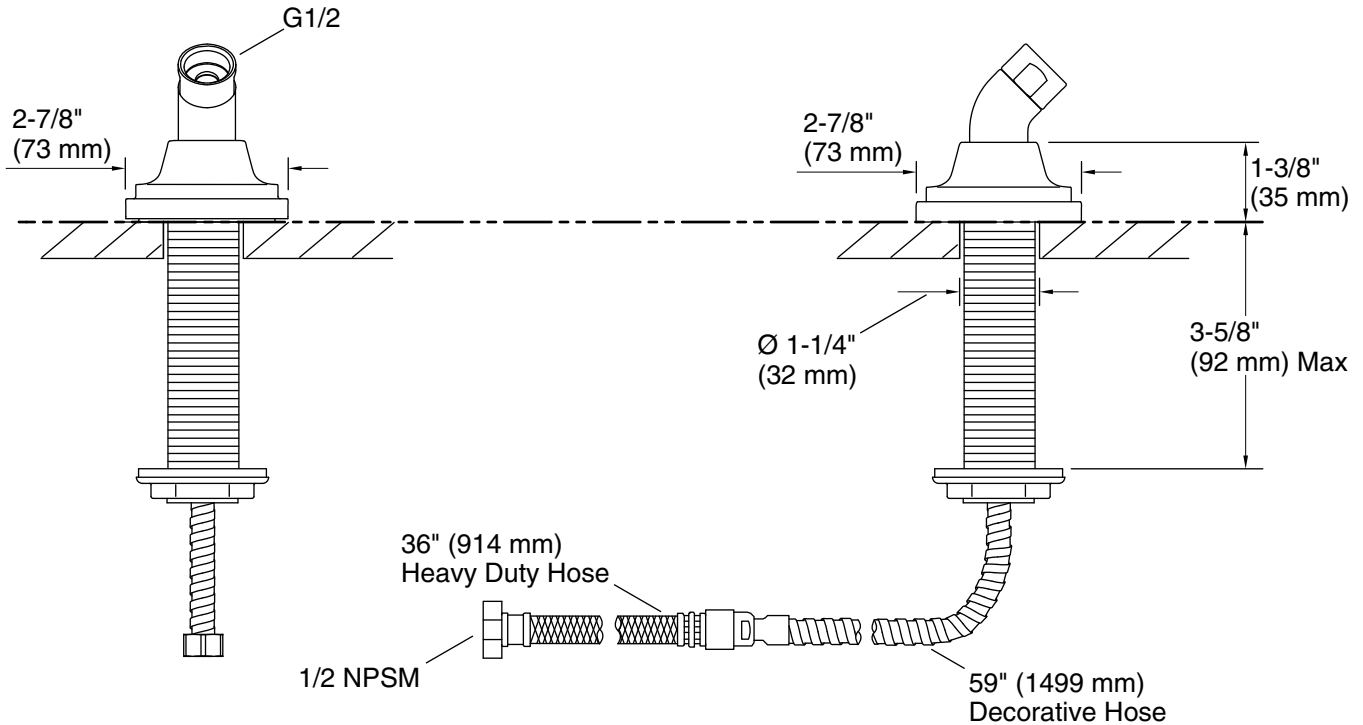

Technical Information

All product dimensions are nominal.

Drain included: No