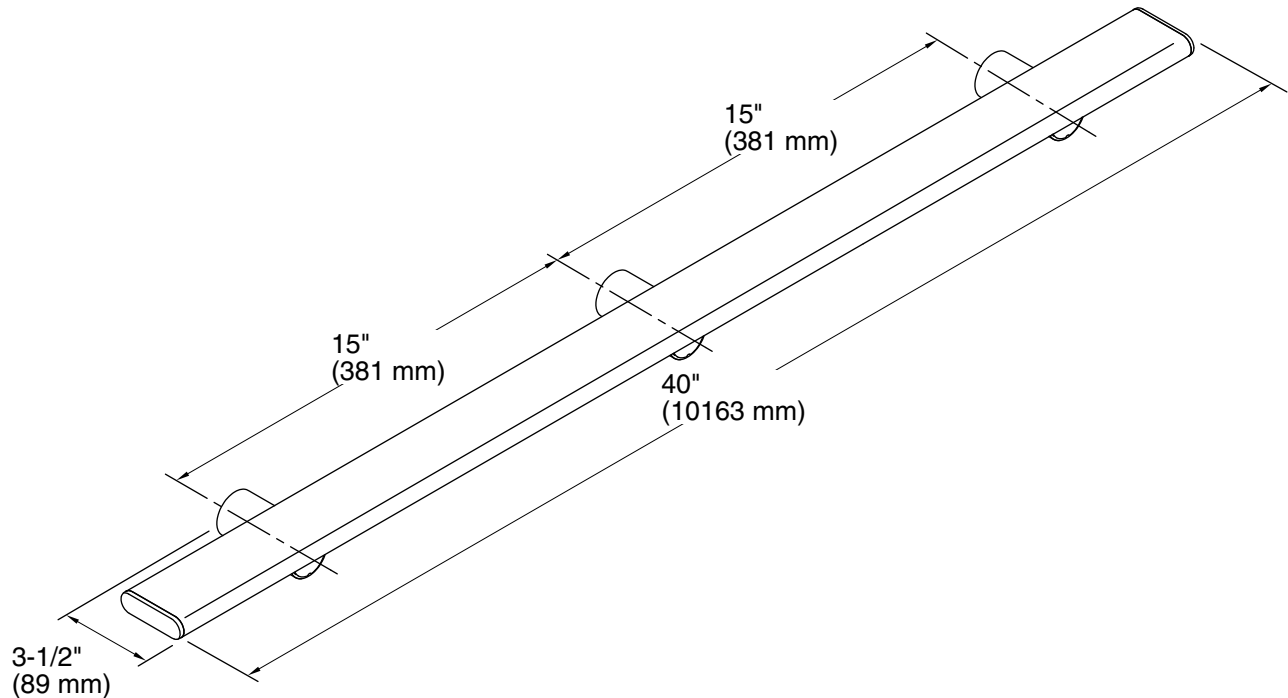

Features

- For use with KOHLER Choreograph wall panels.
- Provides a stable point of contact in the shower.
- Slim, flat profile doubles as shower storage space.
- Provides 300 lbs of support.
- Installation hardware included.
- Add optional K-97629 Teak Tray (sold separately) for dedicated product staging space on the barre.

Recommended Products/Accessories

K-97629 Teak Barre Shelf
K-23723 Faucet cleaner

Included Components

Additional Components:

Bracket(s)
End caps
Plugs
Screw(s)

Codes/Standards

ASTM F446

KOHLER® Choreograph Shower Walls and Accessories Limited Warranty

Technical Information

All product dimensions are nominal.

Installation Type: Wall-mount

Material: Anodized Aluminum

Notes

Install this product according to the installation guide.

Requires 2x4 backing to be installed.