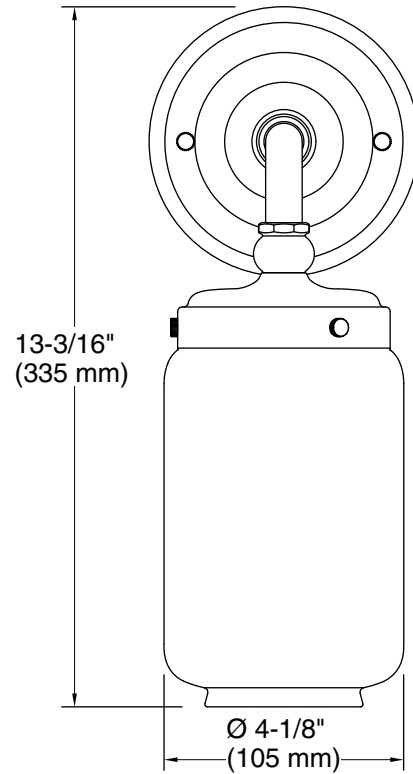

Features

- Clear glass shades with inner frosted glass diffusers for reduced glare.
- Requires bulb with medium (E26) base; T10 bulb recommended (sold separately).
- Coordinates with faucets and accessories in the Artifacts collection.
- Suitable for damp locations, per UL 1598.

Technical Information

All product dimensions are nominal.

Installation Type: Wall-mount
Material: Brass, Glass, Zinc
Number of Lights: 1
Lighting Type: Socket-based
Socket Type: E-26 Medium

Notes

Install this product according to the installation instructions.