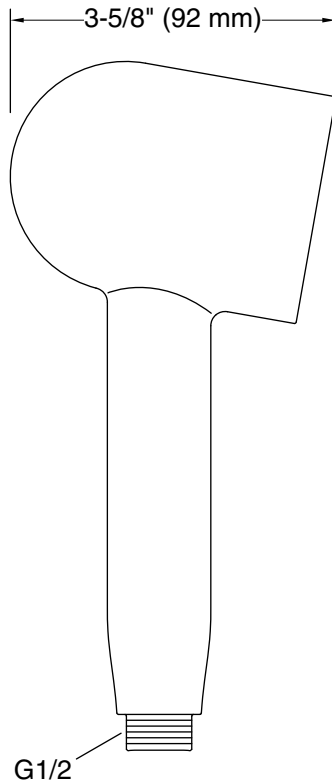

Features

- Single-function handshower delivers a full, consistent spray, regardless of water pressure
- Infinity provides three spray experiences in one: strong-rinsing (top), massaging (middle), and broad coverage (lower)
- MasterClean™ sprayface features an easy-to-clean surface that withstands mineral buildup
- Optimized sprayface for maximum performance
- 2.5 gpm (9.5 lpm) maximum flow rate at 45 psi (3.1 bar)

Material

- Premium material construction for durability and reliability
- KOHLER finishes resist corrosion and tarnishing

Installation

- 1/2 -14 NPT connection
- Requires shower hose (sold separately)
- Bracket or sidebar required for wall-mount installation
- Deck-mount holder required for deck-mount installation

Recommended Products/Accessories

- K-9514 60" Shower Hose
- K-8593 72" Shower Hose
- K-26309 Wall-mount handshower holder
- K-26310 Wall-mount handshower holder with supply elbow and check valve
- K-26312 32-1/8" sidebar
- K-26313 40" sidebar
- K-26314 31-1/2" deluxe sidebar with integrated water supply

Color	Code	Description
	CP	Polished Chrome
	BN	Vibrant™ Brushed Nickel
	BL	Matte Black
	2MB	Vibrant™ Brushed Moderne Brass
	TT	Vibrant Titanium

Technical Information

All product dimensions are nominal.

Handshower: