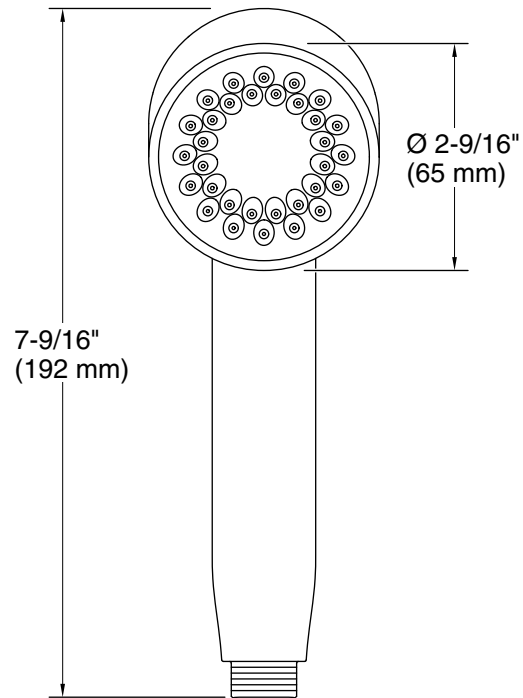

Features

- Single-function handshower delivers a full, consistent spray, regardless of water pressure
- Infinity provides three spray experiences in one: strong-rinsing (top), massaging (middle), and broad coverage (lower)
- MasterClean™ sprayface features an easy-to-clean surface that withstands mineral buildup
- Optimized sprayface for maximum performance
- 2.5 gpm (9.5 lpm) maximum flow rate at 45 psi (3.1 bar)

Material

- Premium material construction for durability and reliability
- KOHLER finishes resist corrosion and tarnishing

Installation

- 1/2 -14 NPT connection
- Requires shower hose (sold separately)
- Bracket or sidebar required for wall-mount installation
- Deck-mount holder required for deck-mount installation

Recommended Products/Accessories

- K-9514 60" Shower Hose
- K-8593 72" Shower Hose
- K-26309 Wall-mount handshower holder
- K-26310 Wall-mount handshower holder with supply elbow and check valve
- K-26312 32-1/8" sidebar
- K-26313 40" sidebar
- K-26314 31-1/2" deluxe sidebar with integrated water supply

Color	Code	Description
	CP	Polished Chrome
	BN	Vibrant™ Brushed Nickel
	BL	Matte Black
	2MB	Vibrant™ Brushed Moderne Brass
	TT	Vibrant Titanium

Technical Information

All product dimensions are nominal.

Handshower: