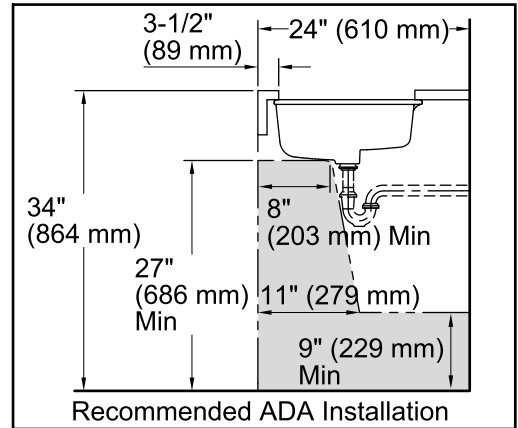

Features

- Vitreous china.
- Under-mount.
- Rectangular basin with contemporary design.
- With overflow.
- No faucet holes; requires wall- or counter-mount faucet.
- 17-1/4" (438 mm) x 13" (330 mm)

Recommended Accessories

K- 8998 P-Trap

Components

Additional included component/s: Basin clamp assembly.

ADA

Codes/Standards

ASME A112.19.2/CSA B45.1
ADA
ICC/ANSI A117.1

KOHLER® One-Year Limited Warranty

See website for detailed warranty information.

Technical Information

All product dimensions are nominal.

Bowl configuration:	Single
Installation:	Under-mount
Bowl area (Only)	Length: 17-1/4" (438 mm) Width: 13" (330 mm) Water depth: 3-1/8" (79 mm)
Drain hole:	1-3/4" (44 mm)
Template:	Under-mount, 1109226-7, required, not included