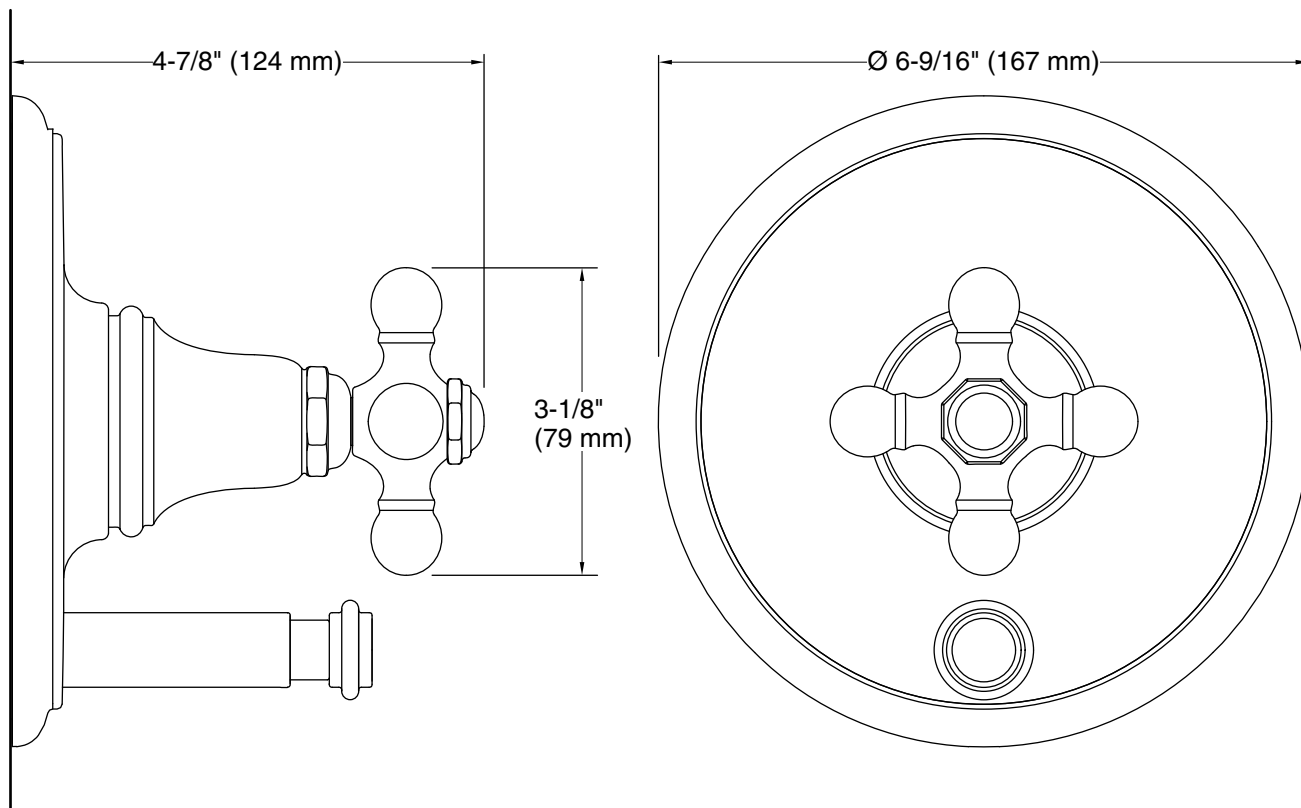

Technical Information

All product dimensions are nominal.

Spout:

Notes

Install this product according to the installation instructions.

ADA compliant when installed to the specific requirements of these regulations.