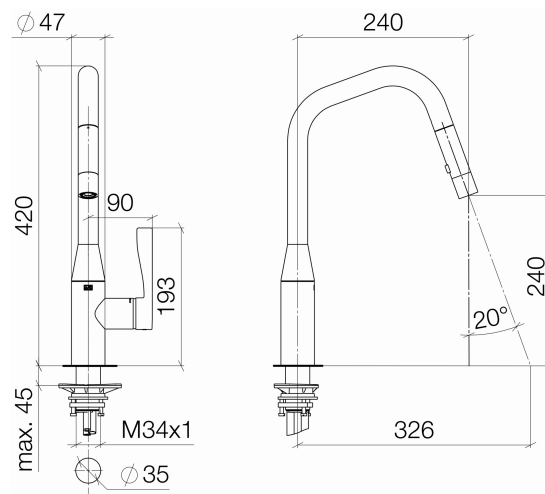

Product specifications

- **9 1/2" projection**

- Swivel spout 360°
- Optional restriction, swivels 150°
- 1 3/8" hole diameter
- Aerated and spray function
- Ceramic disc cartridge
- 2x Pressure hose M 8 x 1 x 23 5/8"
- 59" metal shower hose
- Hand spray with descaling system
- Water flow rate limited to max. 1.5 gpm
- low lead compliant

Internal backflow preventer.

[ADA]

Surfaces

- chrome 33875895-000010
- matt platinum 33875895-060010

Exploded assembly drawing

Order quantity

No.	Article number	Name	Installation quantity
1	04121114800ff	shower	1
2	04300212000ff	hose	1
3	90282230100ff	spout	1
4	09281016090	ring	1
5	09281016290	ring	1
6	09281016190	ring	1
7	09150506290	cartridge	1
8	09231007290	nut	1
9	09141019090	seal	1
10	092830030ff	cover	1
11	092089020ff	handle	1
12	09311106390	pin	1
13	90312008700ff	plug	1
14	0430040980090	hose	2
15	0428200660090	pipe	1
16	0430110400090	fixing set	1
17	09209305690	insert	1
18	9024032530090	adaptor	1
19	09300303890	hose	1
20	0421500100090	accessories	1
21	09300903190	key	1

Kitchen

Pull-down Single-lever mixer pull-down spray

Article number: 33875895