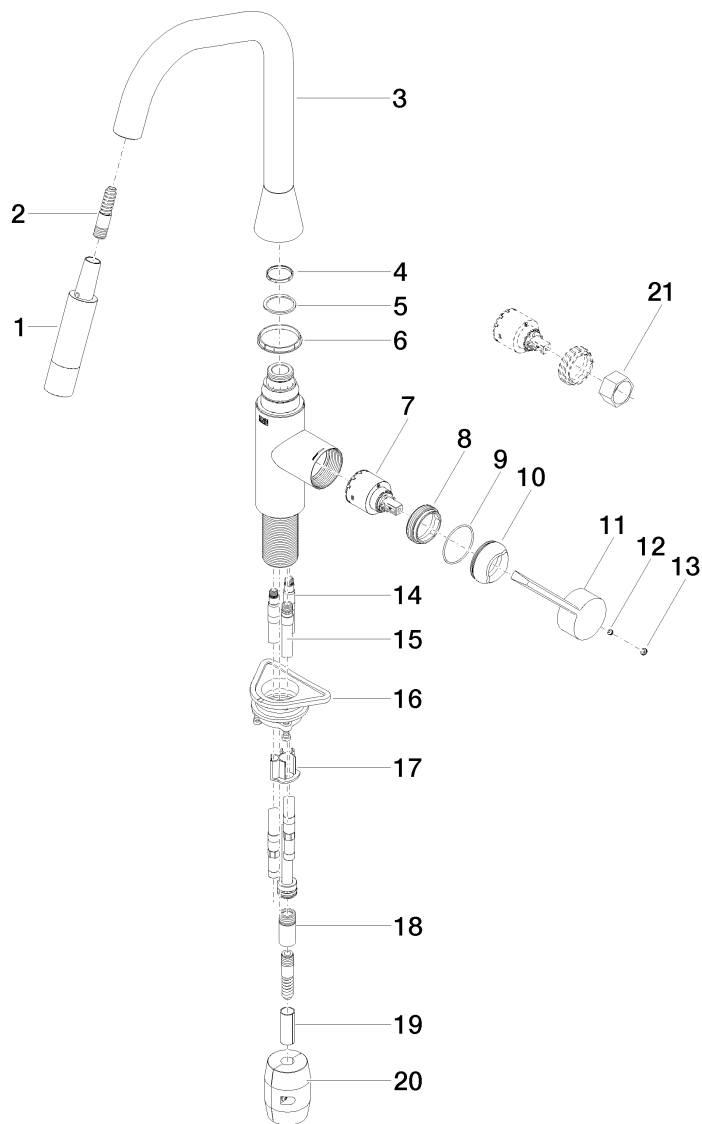

Product specifications

- **9 1/2" projection**

- Swivel spout 360°
- Optional restriction, swivels 150°
- 1 3/8" hole diameter
- Aerated and spray function
- Ceramic disc cartridge
- 2x Pressure hose M 8 x 1 x 23 5/8"
- 59" metal shower hose
- Hand spray with descaling system
- Water flow rate limited to max. 1.5 gpm
- low lead compliant

Internal backflow preventer.

[ADA]

Surfaces

- chrome 33875895-000010
- matt platinum 33875895-060010

Exploded assembly drawing

Order quantity

No.	Article number	Name	Installation quantity
1	04121114800ff	shower	1
2	04300212000ff	hose	1
3	90282230100ff	spout	1
4	09281016090	ring	1
5	09281016290	ring	1
6	09281016190	ring	1
7	09150506290	cartridge	1
8	09231007290	nut	1
9	09141019090	seal	1
10	092830030ff	cover	1
11	092089020ff	handle	1
12	09311106390	pin	1
13	90312008700ff	plug	1
14	0430040980090	hose	2
15	0428200660090	pipe	1
16	0430110400090	fixing set	1
17	09209305690	insert	1
18	9024032530090	adaptor	1
19	09300303890	hose	1
20	0421500100090	accessories	1
21	09300903190	key	1

Kitchen

Pull-down Single-lever mixer pull-down spray

Article number: 33875895