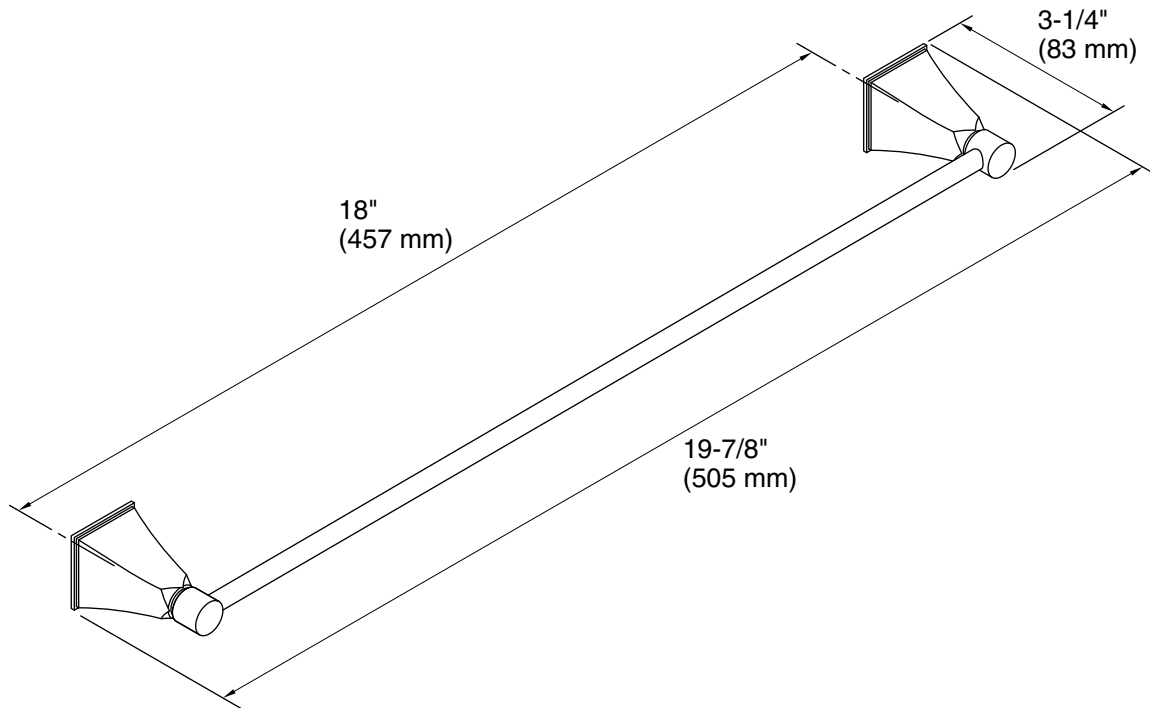

Technical Information

All product dimensions are nominal.

Material: Brass, Zinc

Notes

Install this product according to the installation guide.

CAUTION: Risk of personal injury. Do not install these products in any area where they are likely to be used inadvertently as a grab bar or support bar. These products are not designed or intended for use as a grab bar or support bar.