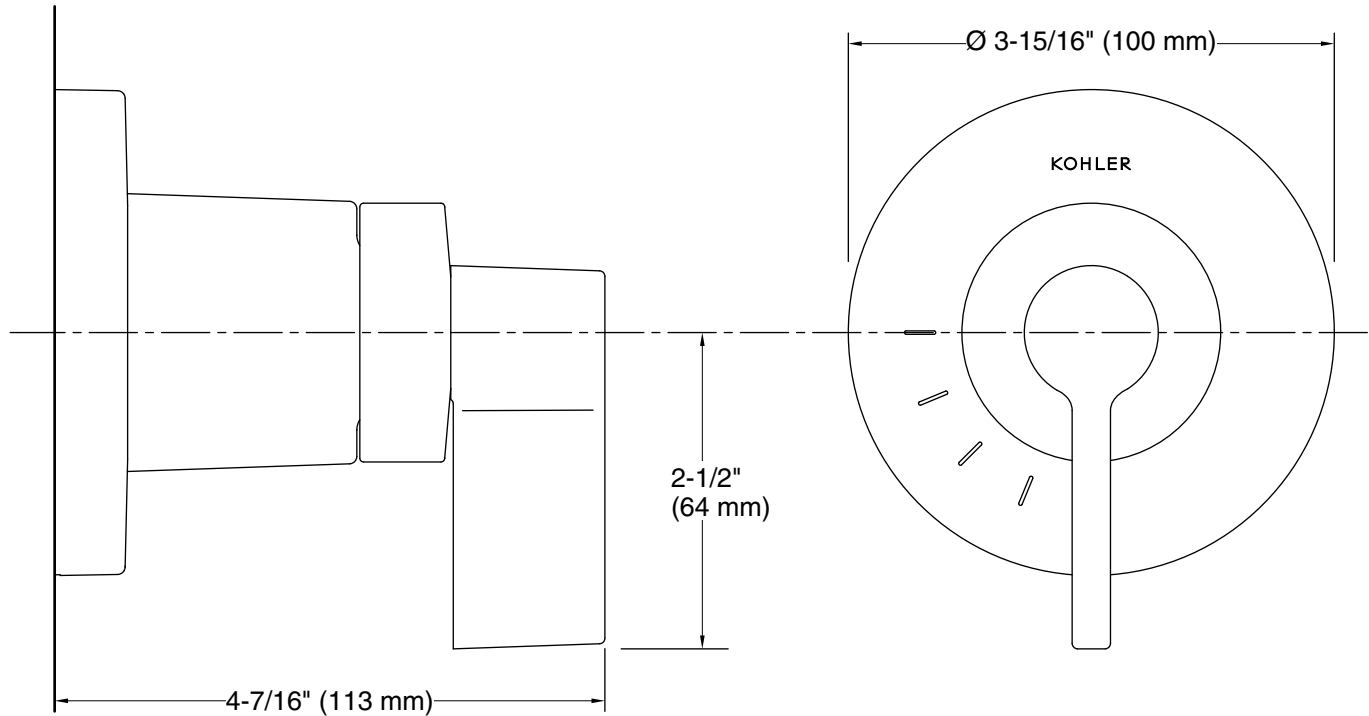

Technical Information

All product dimensions are nominal.

Drain included: No

Notes

Install this product according to the installation instructions.

ADA, OBC, CSA B651 compliant when installed to the specific requirements of these regulations.