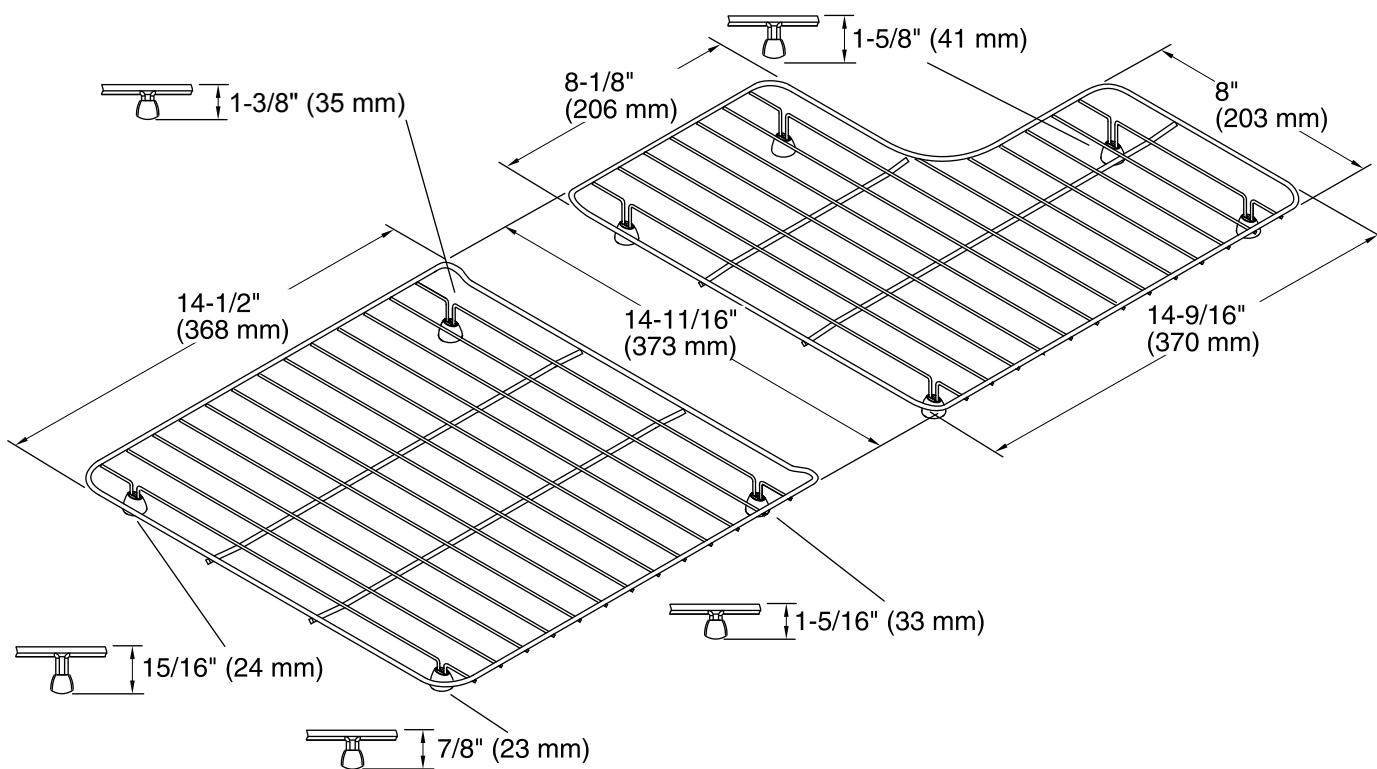

#### Features

- Fits in the bowl of the K-6488 and K-6489 Whitehaven kitchen sinks.
- Includes left and right racks.
- Durable, electro-polished stainless-steel construction.
- Helps protect sink surface from daily wear.
- Dishwasher safe.
- Rubber feet provide added protection.

### Technical Information

All product dimensions are nominal.