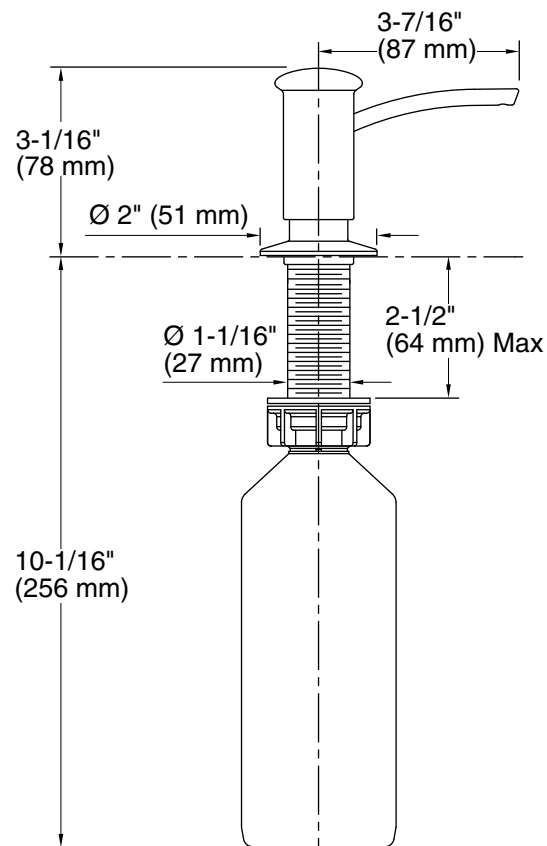

Features

- Holds up to 16 ounces of soap or lotion; refillable from top.
- Solid-brass construction with Matte Black finish.
- May be installed in predrilled sink holes or surfaces up to 2" thick.
- Wholesale packaging.
- Coordinates with contemporary-style faucets.

Color	Code	Description
	BL	Matte Black
	0	White
	96	Biscuit
	47	Almond
	7	Black Black™

Technical Information

All product dimensions are nominal.

Material: Brass

Notes

Install this product according to the installation guide.