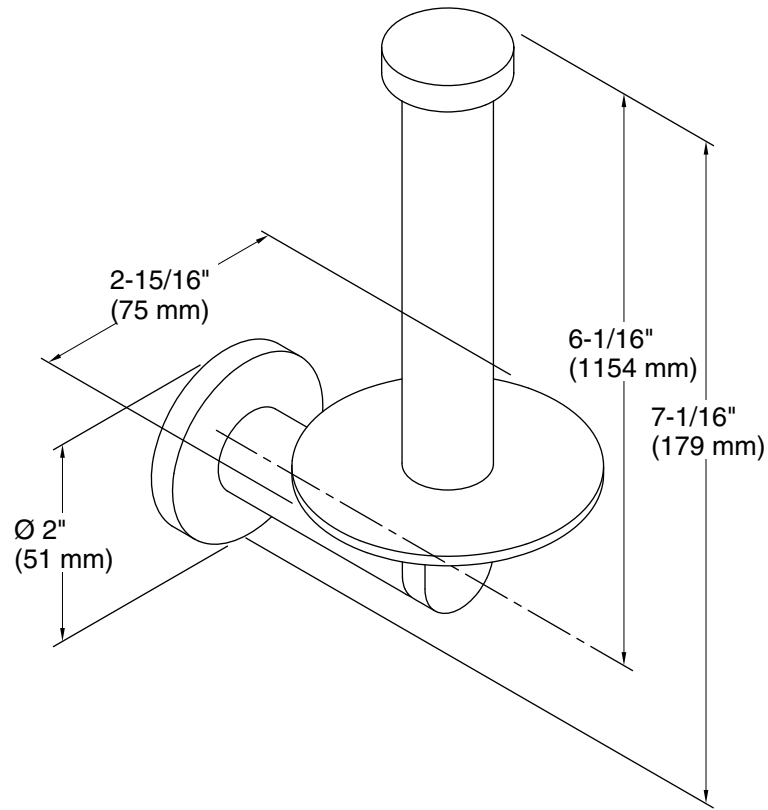

Composed™

Vertical toilet paper holder
K-73148

Features

- Vertical holder makes changing toilet paper quick and simple
- Coordinates with faucets and accessories in the Composed collection

Material

- Premium metal construction for durability and reliability
- KOHLER finishes resist corrosion and tarnishing

Technical Information

All product dimensions are nominal.

Material: Zinc, Brass

Notes

Install this product according to the installation guide.