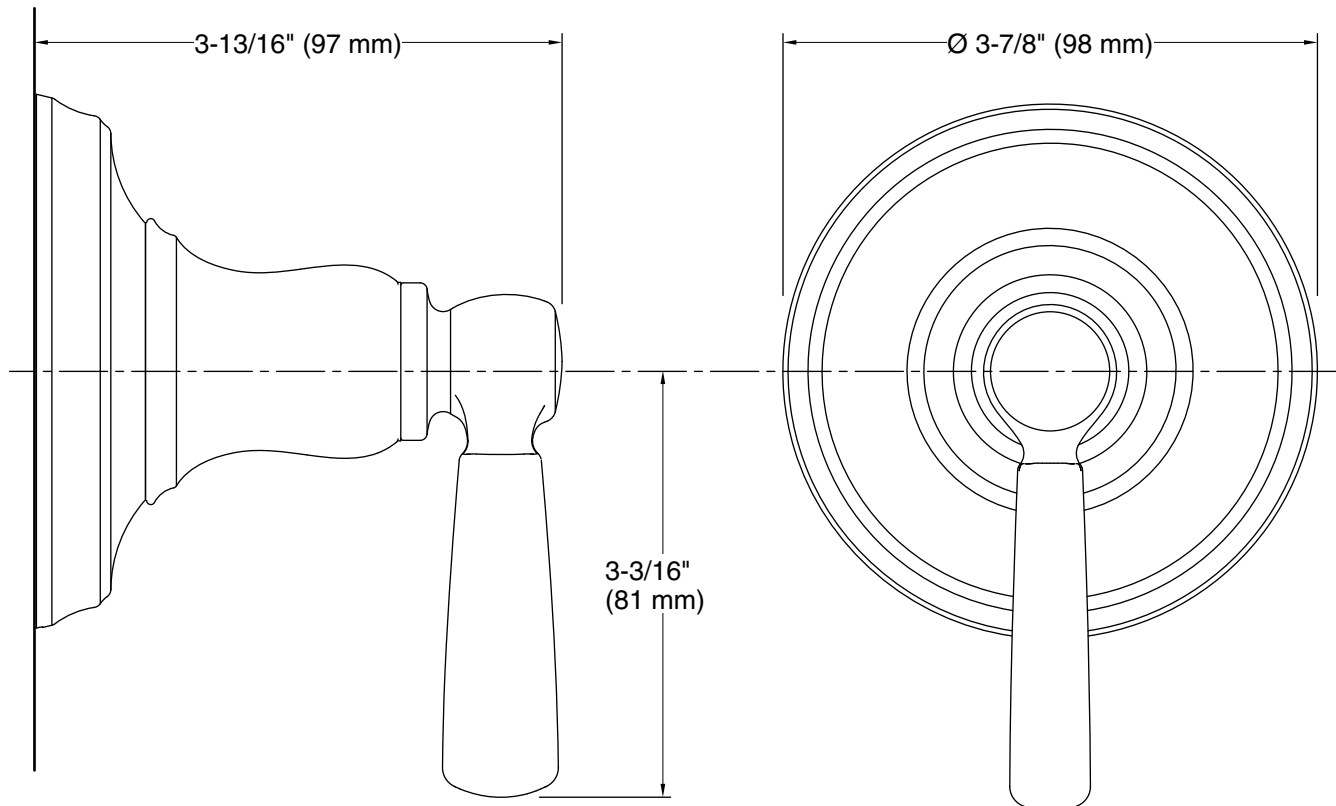

Technical Information

All product dimensions are nominal.

Notes

Install this product according to the installation instructions.

ADA, OBC, CSA B651 compliant when installed to the specific requirements of these regulations.