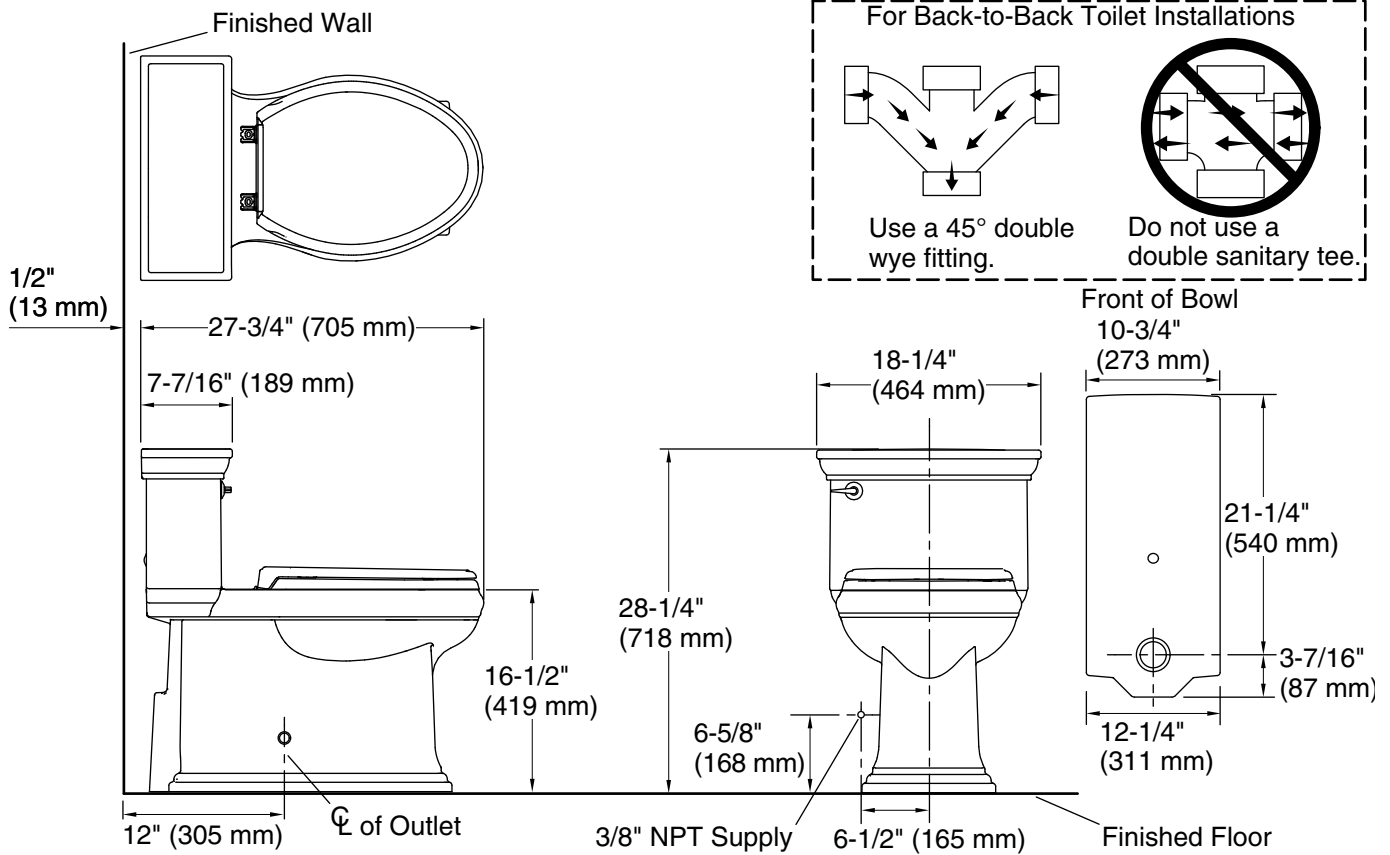

Installation

- Supply line sold separately
- Standard 12" (305 mm) rough-in
- 10" and 14" (254 mm and 356 mm) rough-in kits also available

Recommended Products/Accessories

- K-4108 PureWash® E750 Elongated bidet toilet seat with remote control
- K-5381 14" Rough-in Full Skirt Trap and Attachment System
- K-5383 10" Rough-in Full Skirt Trap and Attachment System
- K-9167-L Trip Lever
- 1023457 Wax Ring/Hardware Kit
- 1265114 Connector Hose
- K-23726 Drain treatment

2-27-2024 20:18 - US

THE BOLD LOOK
OF **KOHLER**®

Memoirs® Stately

One-piece compact elongated toilet with skirted trapway, 1.28 gpf
K-6428

Technical Information

All product dimensions are nominal.

Toilet type:	Floor-mount
Waste Outlet:	Floor
Bowl shape:	Compact elongated
Flush type:	AquaPiston
Trap passageway:	2-1/8" (54 mm)
Water surface size:	9-5/8" x 7-3/8" (244 mm x 187 mm)
Rim to water surface:	5-3/8" (137 mm)
Rough-in:	12" (305 mm)
Seat-mounting holes:	5-1/2" (140 mm)

Notes

Install this product according to the installation instructions.

For back-to-back toilet installations: Use only a 45° double wye fitting.

ADA, OBC, CSA B651 compliant when installed to the specific requirements of these regulations.