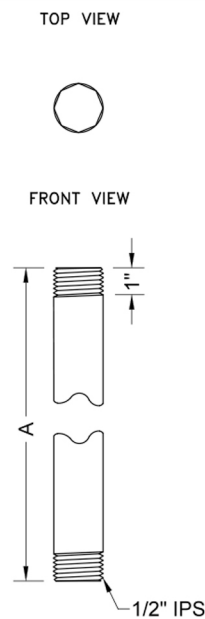

1/2" IPS x 6" Brass Vertical Drop Ceiling Nipple

Model #: 801-12.6-

FEATURES:

- Can be used as a Brass Nipple for supply valves or Brass vertical drop ceiling nipple shower arm
- 1/2" IPS x 6" length
- 1/2" escutcheons sold separately
- All custom lengths available. Contact JACLO for pricing & availability

SPECIFICATION DRAWING:

1/2" BRASS VERTICAL DROP CEILING NIPPLES		
PART. #	DESCRIPTION	A
801-12.4	1/2" IPS X 4"	4"
801-12.6	1/2" IPS X 6"	6"
801-12.12	1/2" IPS X 12"	12"
801-12.18	1/2" IPS X 18"	18"
801-12.24	1/2" IPS X 24"	24"
801-12.30	1/2" IPS X 30"	30"
801-12.36	1/2" IPS X 36"	36"
801-12.42	1/2" IPS X 42"	42"
801-12.48	1/2" IPS X 48"	48"
801-12.60	1/2" IPS X 60"	60"
801-12.72	1/2" IPS X 72"	72"