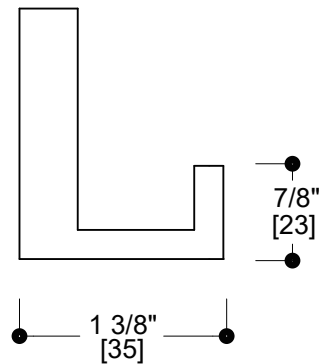

WARRANTY:

Lifetime Limited (Residential Use)
One Year (Commercial Use)

NOTE: Dimensions and specifications are subject to change without notice.