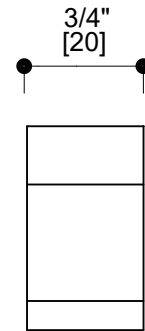

BERLIN COLLECTION ROBE HOOK 232130D

PRODUCT NAME: BERLIN ROBE HOOK

PRODUCT CODE: 232130D

MATERIAL: All-brass construction

STOCKED FINISHES: Polished Chrome (99)
Brushed Nickel (81)
Polished Nickel (68)
Matte Black (48)