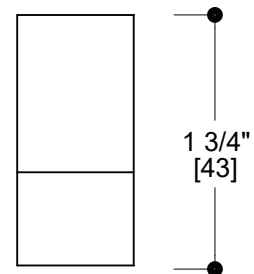

WARRANTY:

Lifetime Limited (Residential Use)
One Year (Commercial Use)

NOTE: Dimensions and specifications are subject to change without notice.