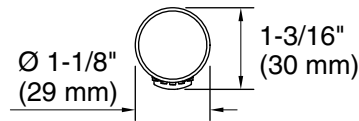

Technical Information

All product dimensions are nominal.

Drain included: No

Handshower:

Rated maximum flow: 2.5 gal/min (9.5 l/min)

Notes

For use with automatic compensating valves rated at 2.2 gal/min (8.3 l/min) or less.