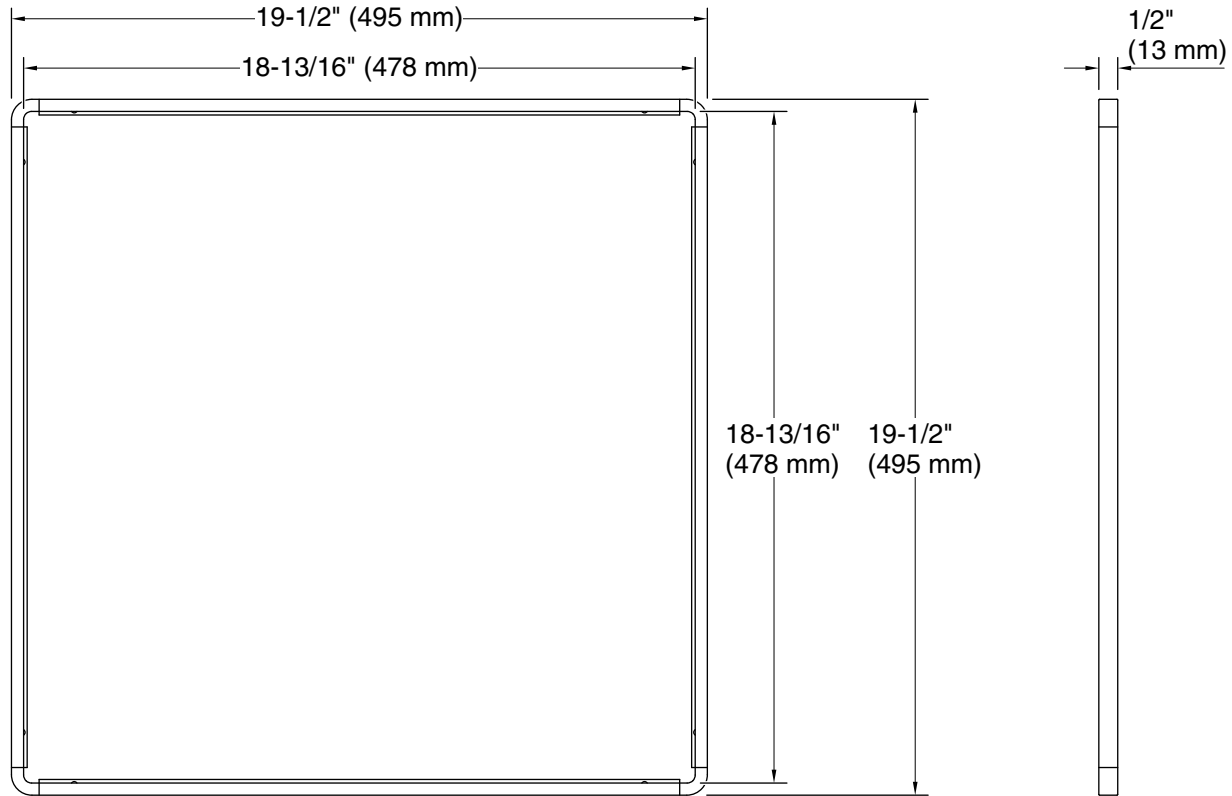

Features

- Trim is designed to fit securely around the Real Rain overhead panel
- Solid metal construction

Material

- KOHLER® finishes resist corrosion and tarnishing

Installation

- Eight piece trim assembly is connected with a series of set screws
- Mounts flush to the surface of a drop ceiling
- If using DTV+™ system the user interface must be 99693-P-NA (99693-NA does not contain Real Rain software)
- If using DTV Prompt® system must include Real Rain diverter valve and trim (K-76746 and K-76748) to actuate Deluge™ function
- Required for the K-31110, K-31110-G, and K-76728GL Real Rain overhead panels

K-31110 19" two-function overhead shower panel, 2.5 gpm
K-76728GL overhead panel
K-31110-G 19" two-function overhead shower panel, 1.75 gpm
K-23723 Faucet cleaner

Codes/Standards

None Applicable

KOHLER® Faucet Lifetime Limited Warranty

Technical Information

All product dimensions are nominal.

Drain included: No

Notes

Install this product according to the installation instructions.