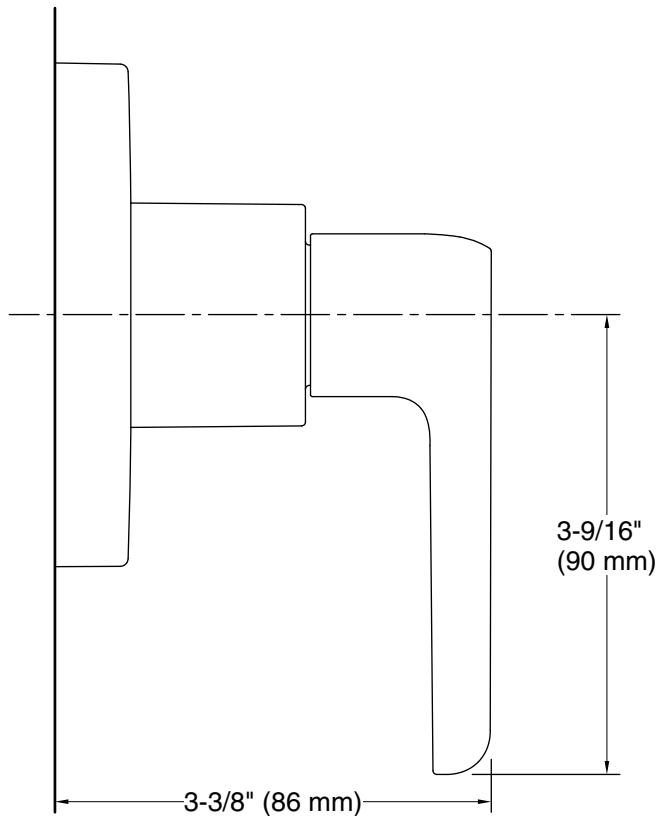

Technical Information

All product dimensions are nominal.

Drain included: No

Notes

Install this product according to the installation instructions.

ADA, OBC, CSA B651 compliant when installed to the specific requirements of these regulations.