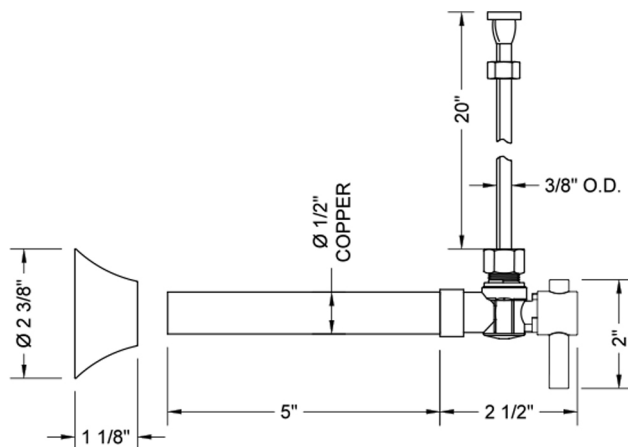

# Quarter Turn Angle Pattern 1/2" Copper (Sweat Fit) x 3/8" O.D. Toilet Supply Kit with Contempo Lever Handle, 20" Supply Tube, Escutcheon

**Model #: 629-2-72-**

### SPECIFICATION DRAWING:

COMPONENTS	
DESCRIPTION	QTY:
ANGLE VALVE - CONTEMPO LEVER HANDLE	1
20" X 3/8" O.D. SUPPLY TUBE	1
ESCUTCHEON	1
PLASTIC FILL VALVE COUPLING NUT	1